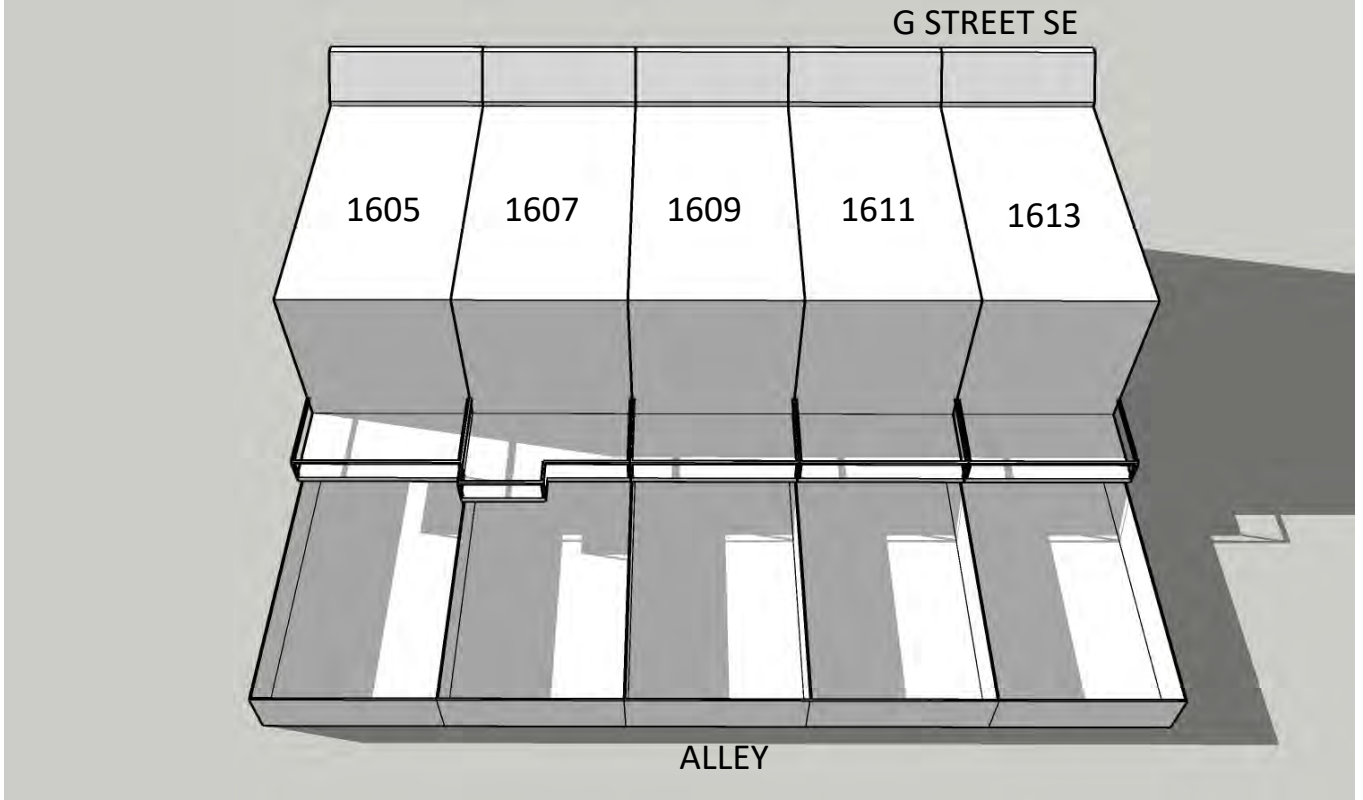

June 21st 3:00 PM **PROPOSED**

1609 G STREET SE SUN STUDY

SUMMER

NORTH

June 21st 5:00 PM **EXISTING**

June 21st 5:00 PM **PROPOSED**

1609 G STREET SE SUN STUDY

SUMMER