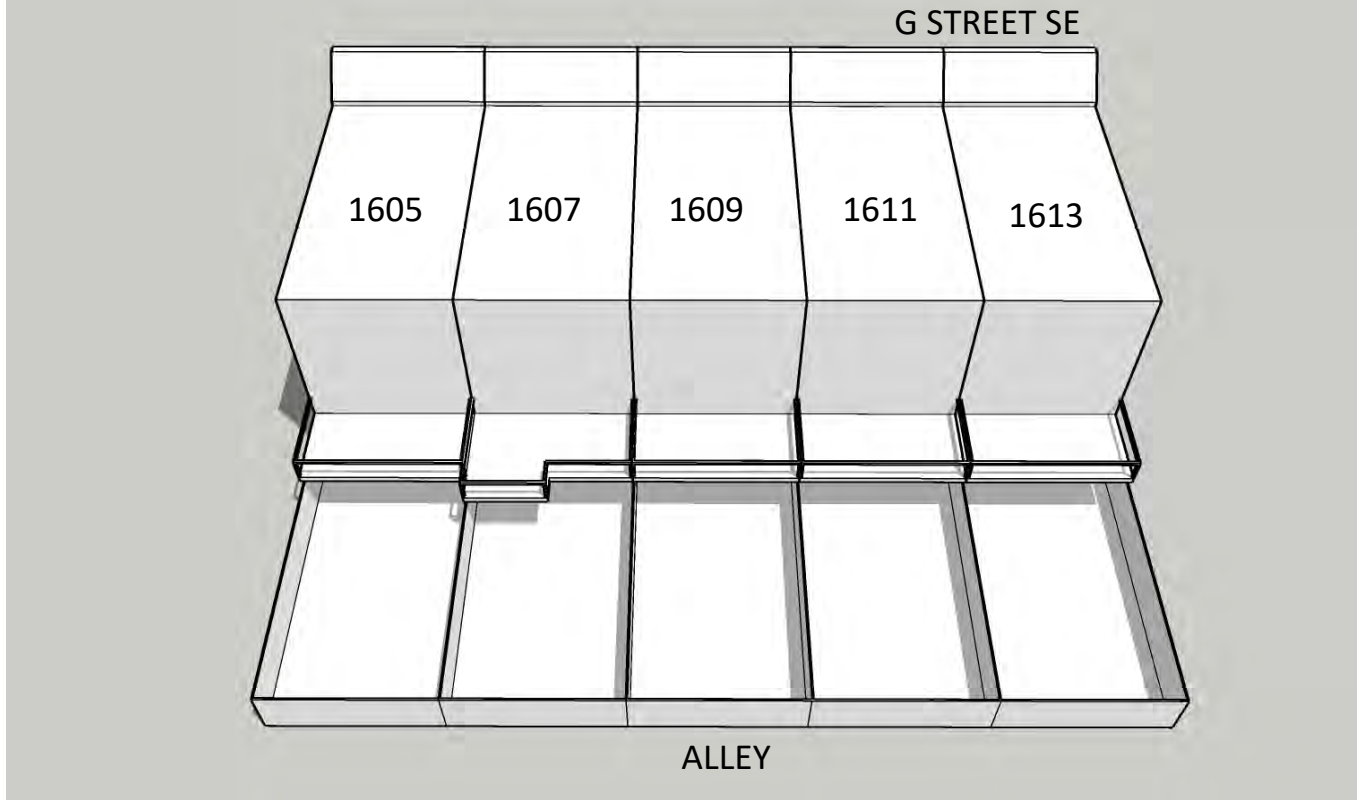

June 21st 9:00 AM **PROPOSED**