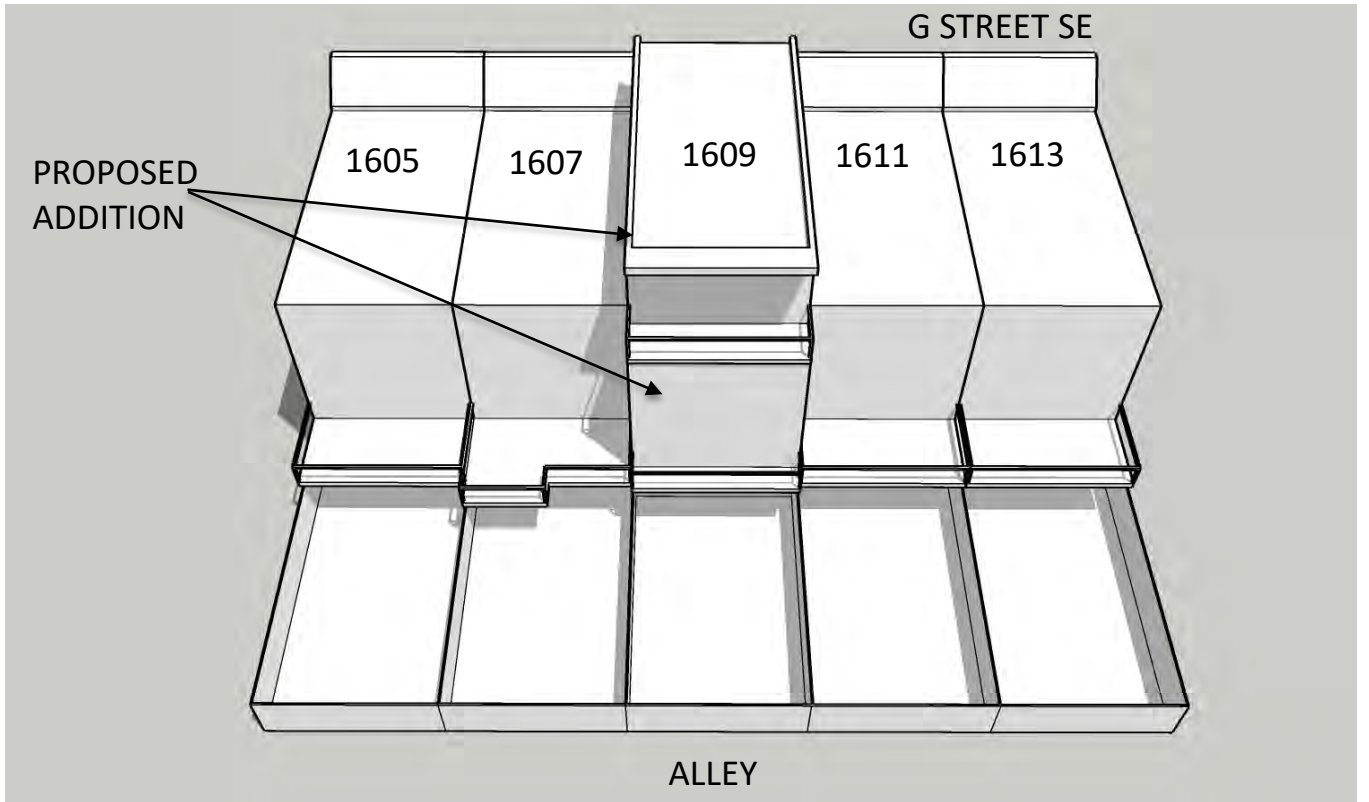

June 21st 11:00 AM **EXISTING**