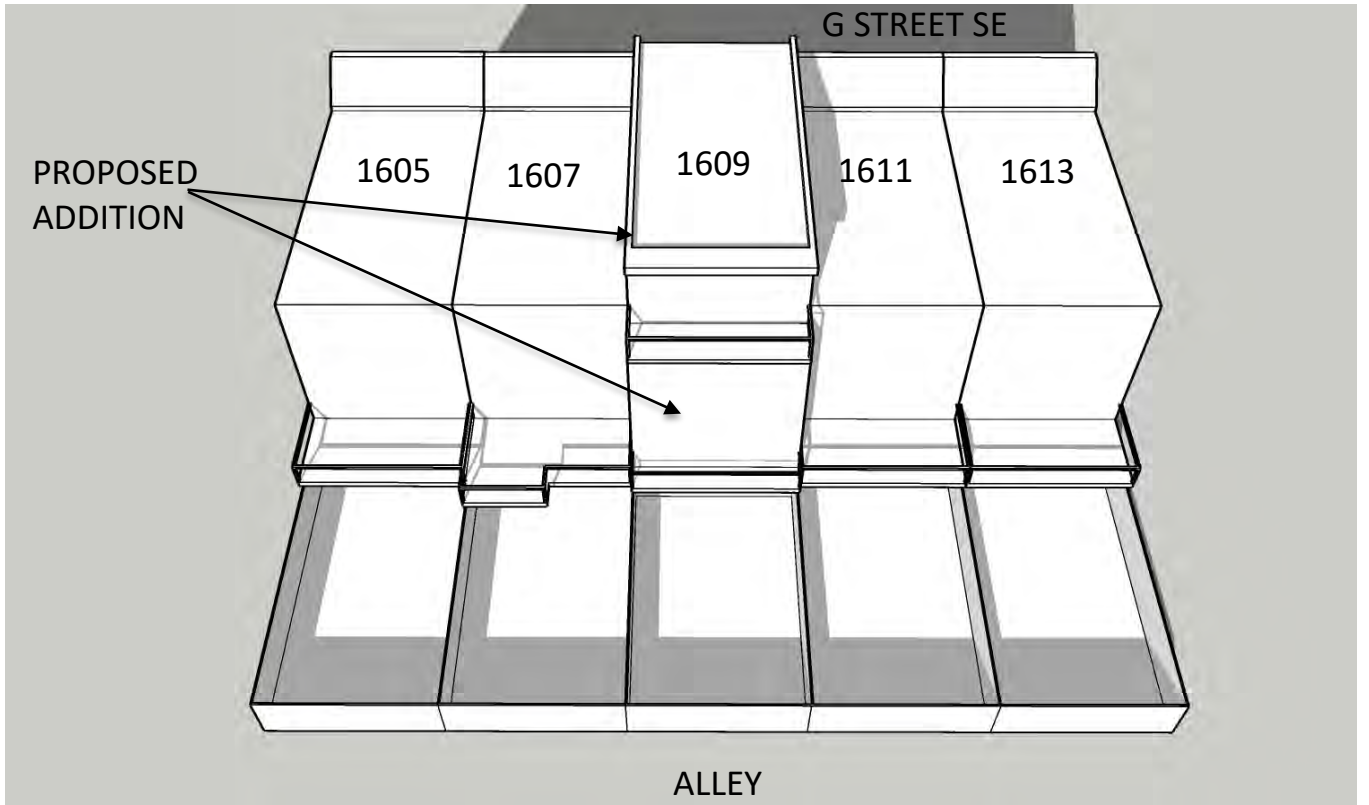

December 21st 11:00 AM **PROPOSED**

1609 G STREET SE SUN STUDY

WINTER

NORTH

December 21st 1:00 PM **EXISTING**

December 21st 1:00 PM **PROPOSED**

1609 G STREET SE SUN STUDY

WINTER