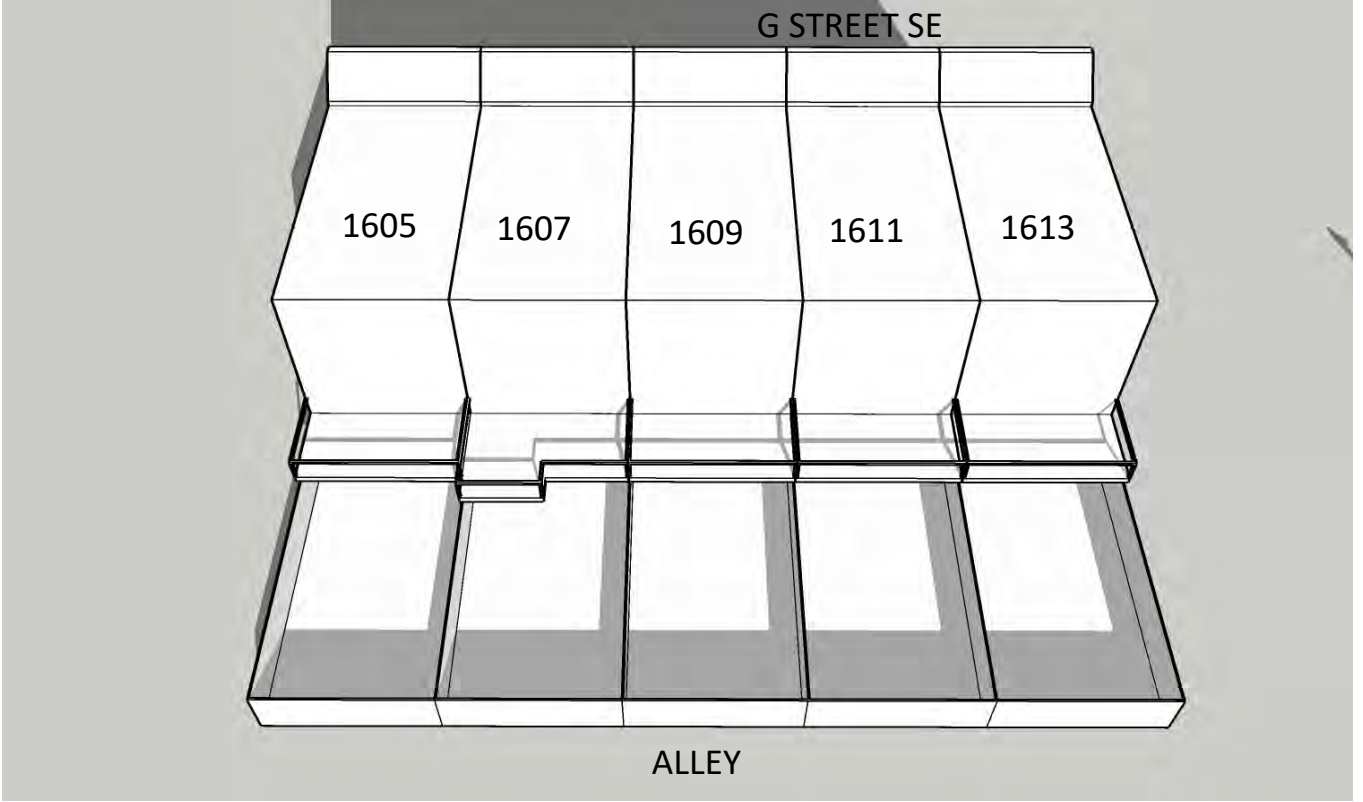

December 21st 9:00 AM **EXISTING**

December 21st 9:00 AM **PROPOSED**

1609 G STREET SE SUN STUDY

WINTER

Board of Zoning Adjustment
 District of Columbia
 CASE NO.20738
 EXHIBIT NO.24

December 21st 11:00 AM **EXISTING**