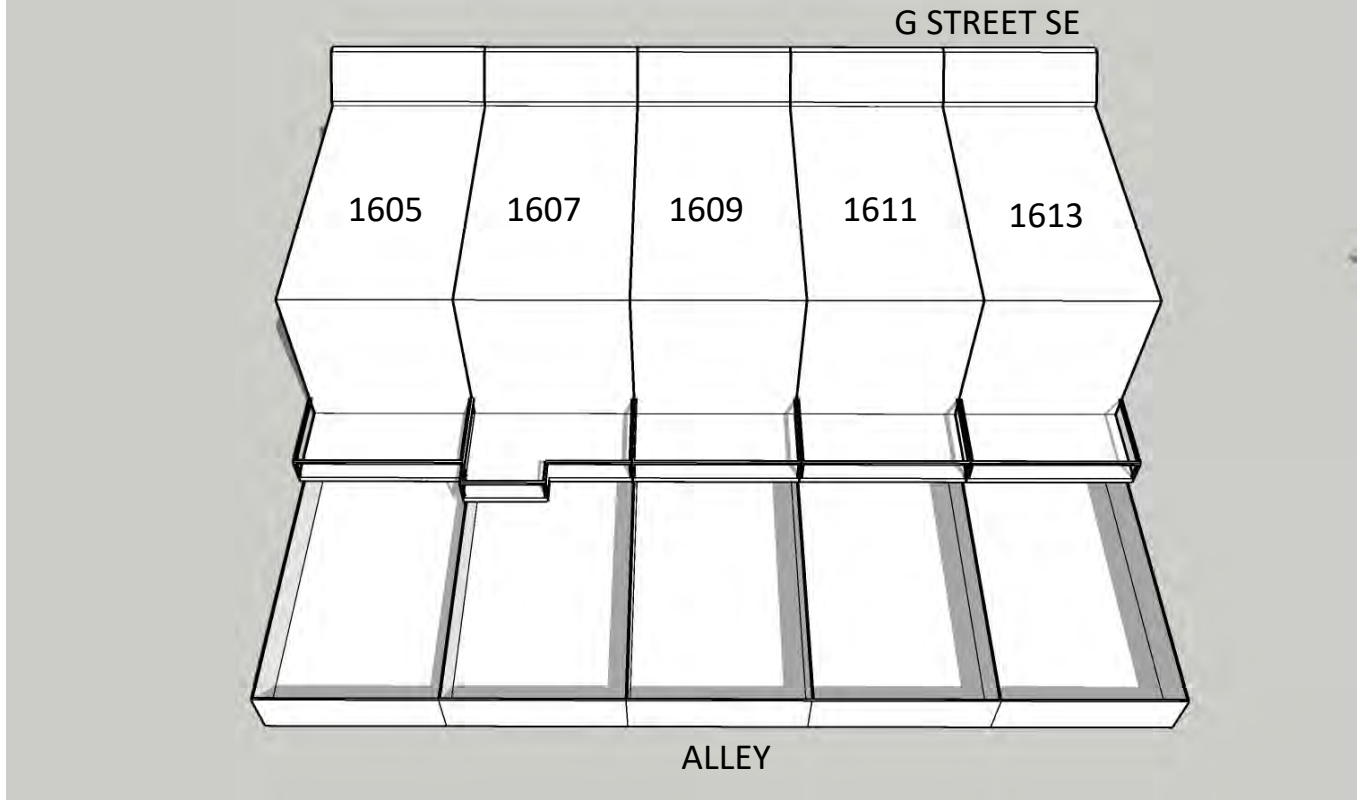

NORTH

1609 G STREET SE SUN STUDY

WINTER

March 21st 9:00 AM **EXISTING**

March 21st 9:00 AM **PROPOSED**

1609 G STREET SE SUN STUDY
SPRING/FALL

NORTH

March 21st 11:00 AM **EXISTING**