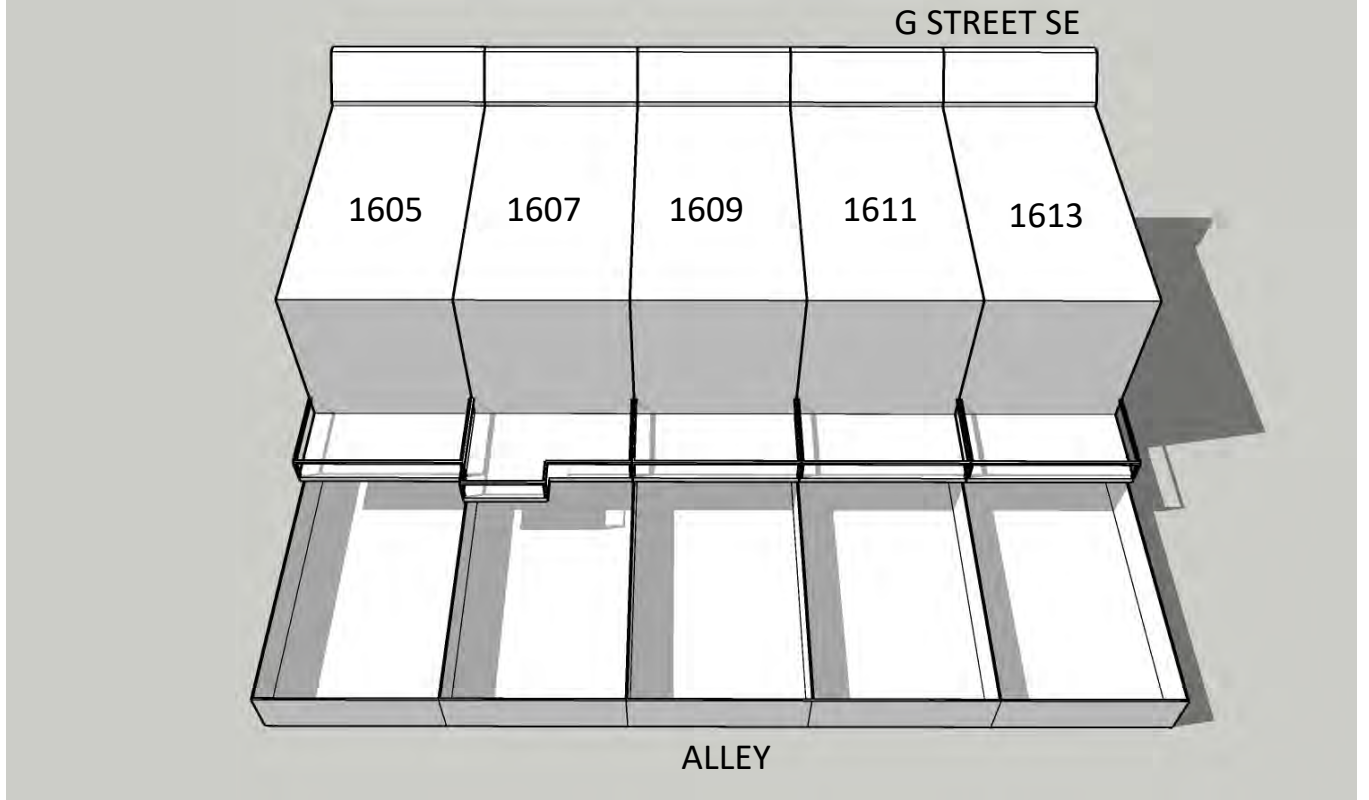

June 21st 1:00 PM **PROPOSED**