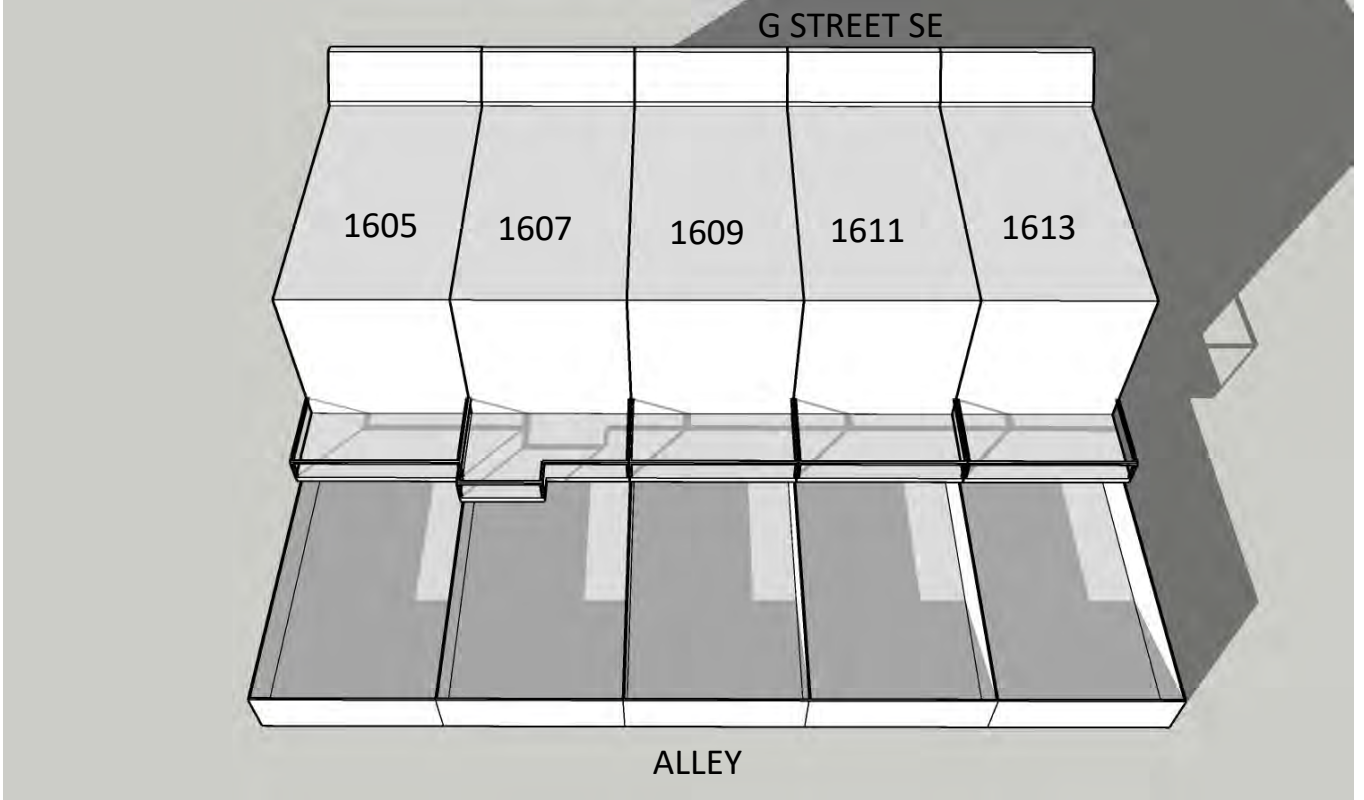

1609 G STREET SE SUN STUDY

WINTER

NORTH