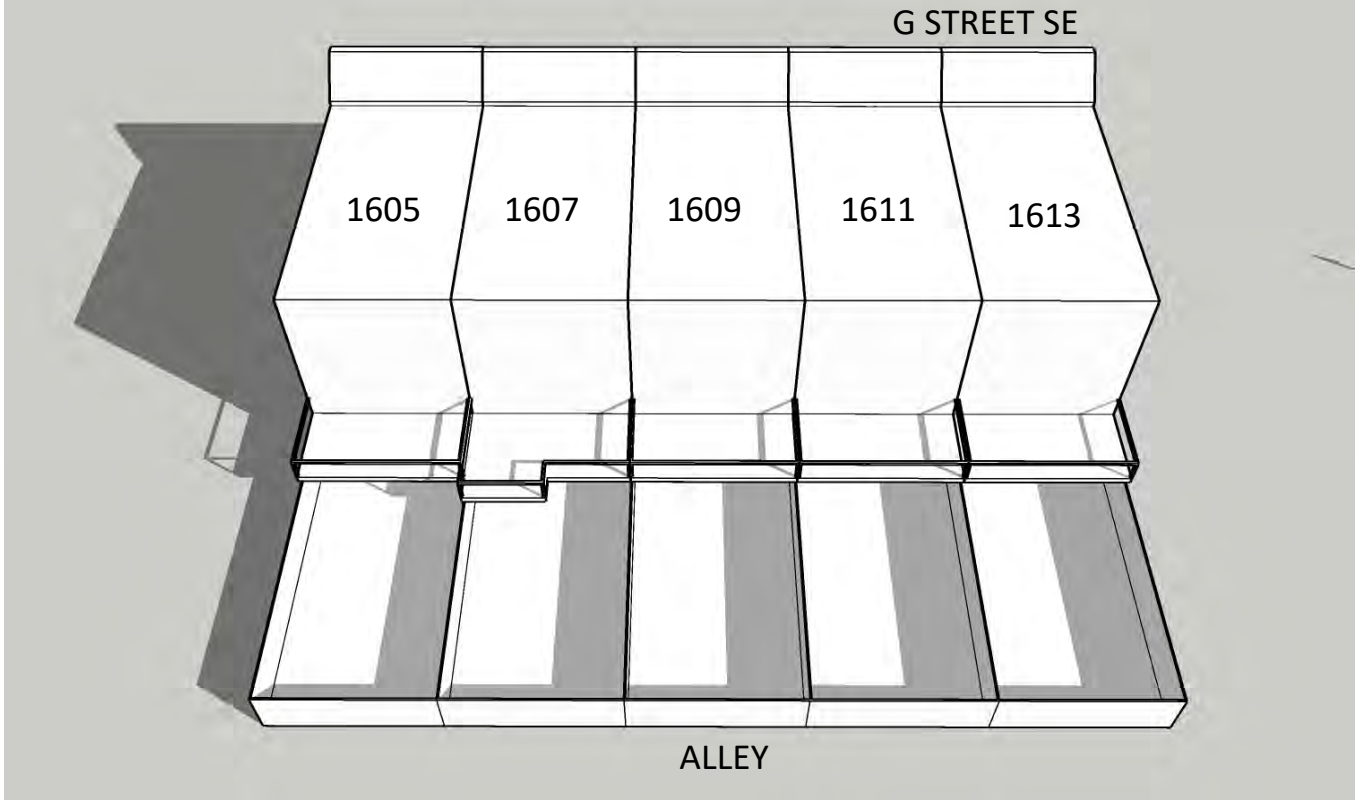

March 21st 9:00 AM **PROPOSED**

1609 G STREET SE SUN STUDY
SPRING/FALL

NORTH