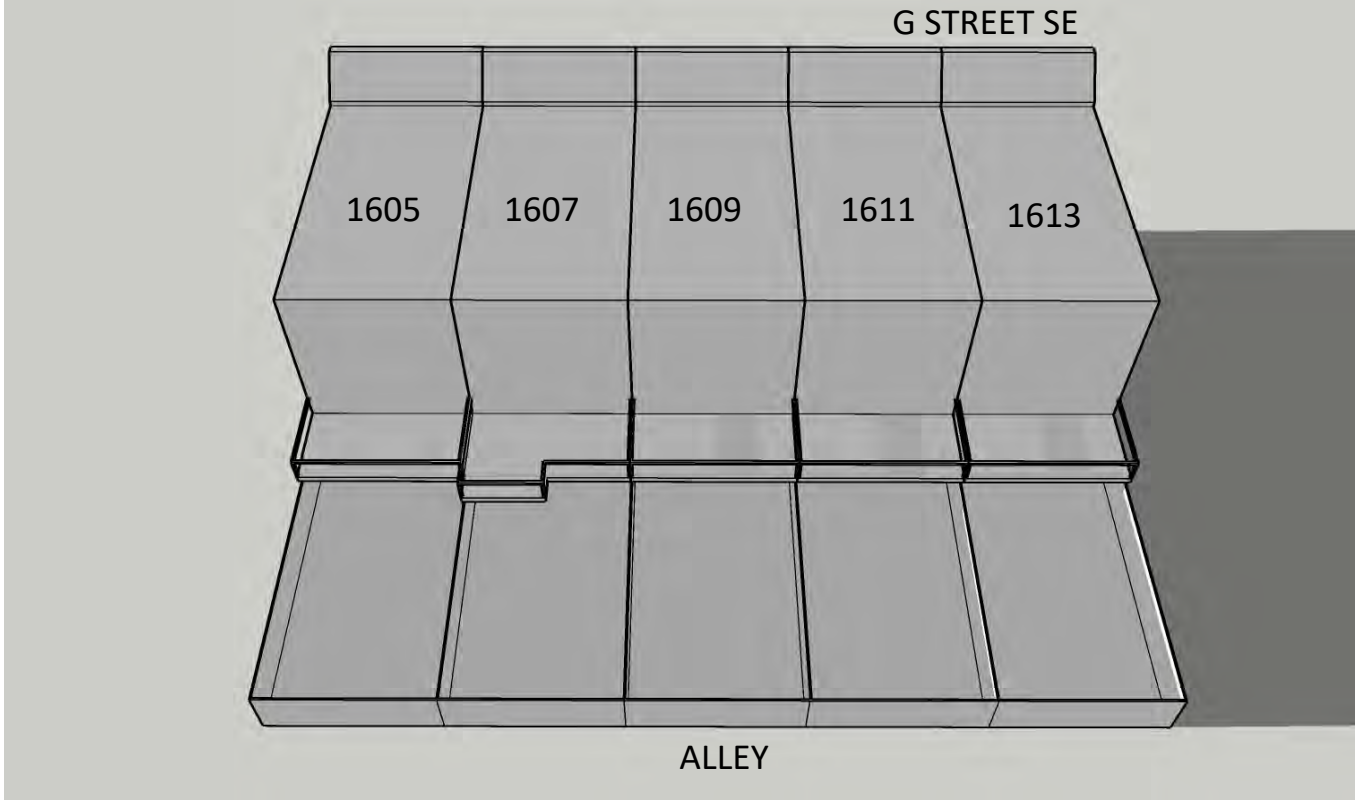

March 21st 4:30 PM **EXISTING**

March 21st 4:30 PM **PROPOSED**

NORTH

1609 G STREET SE SUN STUDY

SPRING/FALL

March 21st 6:00 PM **EXISTING**

March 21st 6:00 PM **PROPOSED**

1609 G STREET SE SUN STUDY
SPRING/FALL