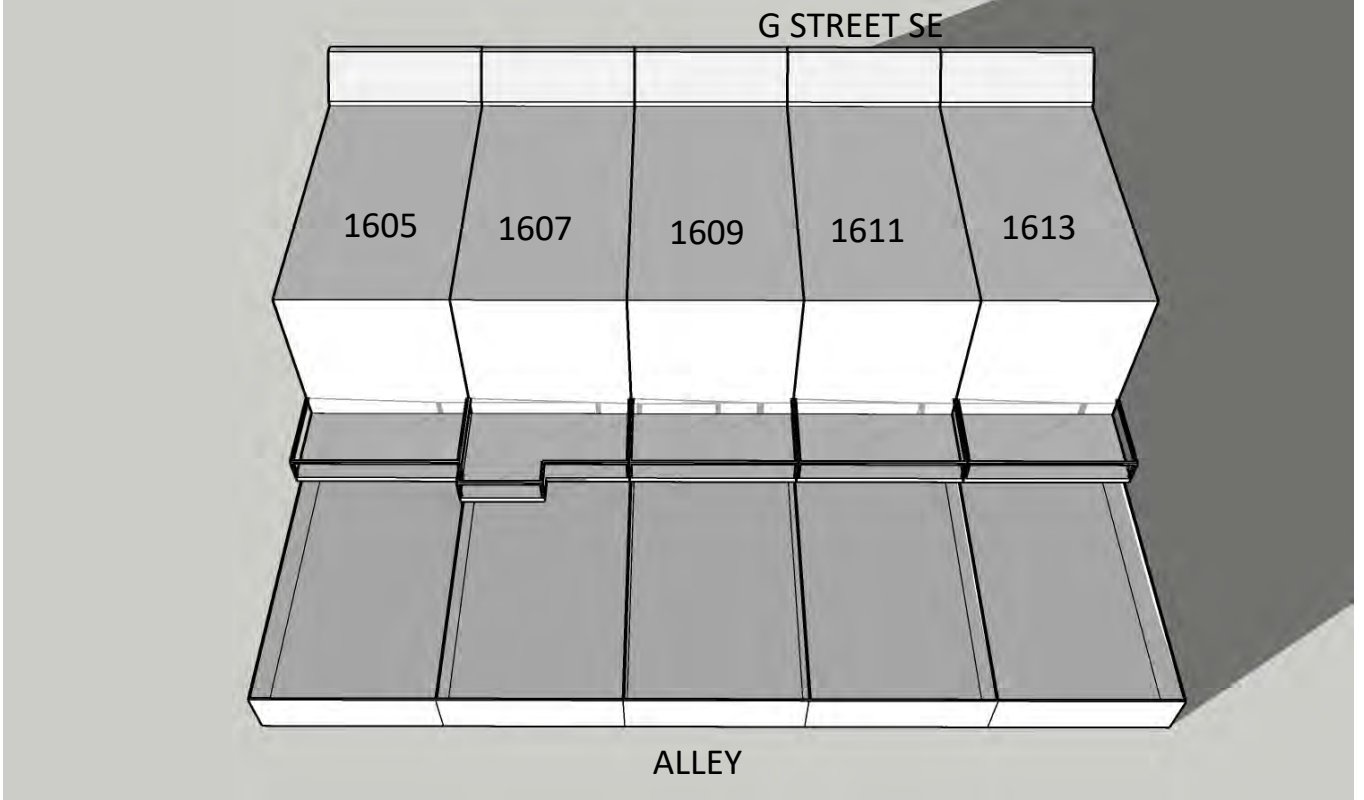

NORTH

December 21st 3:00 PM **EXISTING**

December 21st 3:00 PM **PROPOSED**

1609 G STREET SE SUN STUDY

WINTER

NORTH

December 21st 4:30 PM **EXISTING**

December 21st 4:30 PM **PROPOSED**