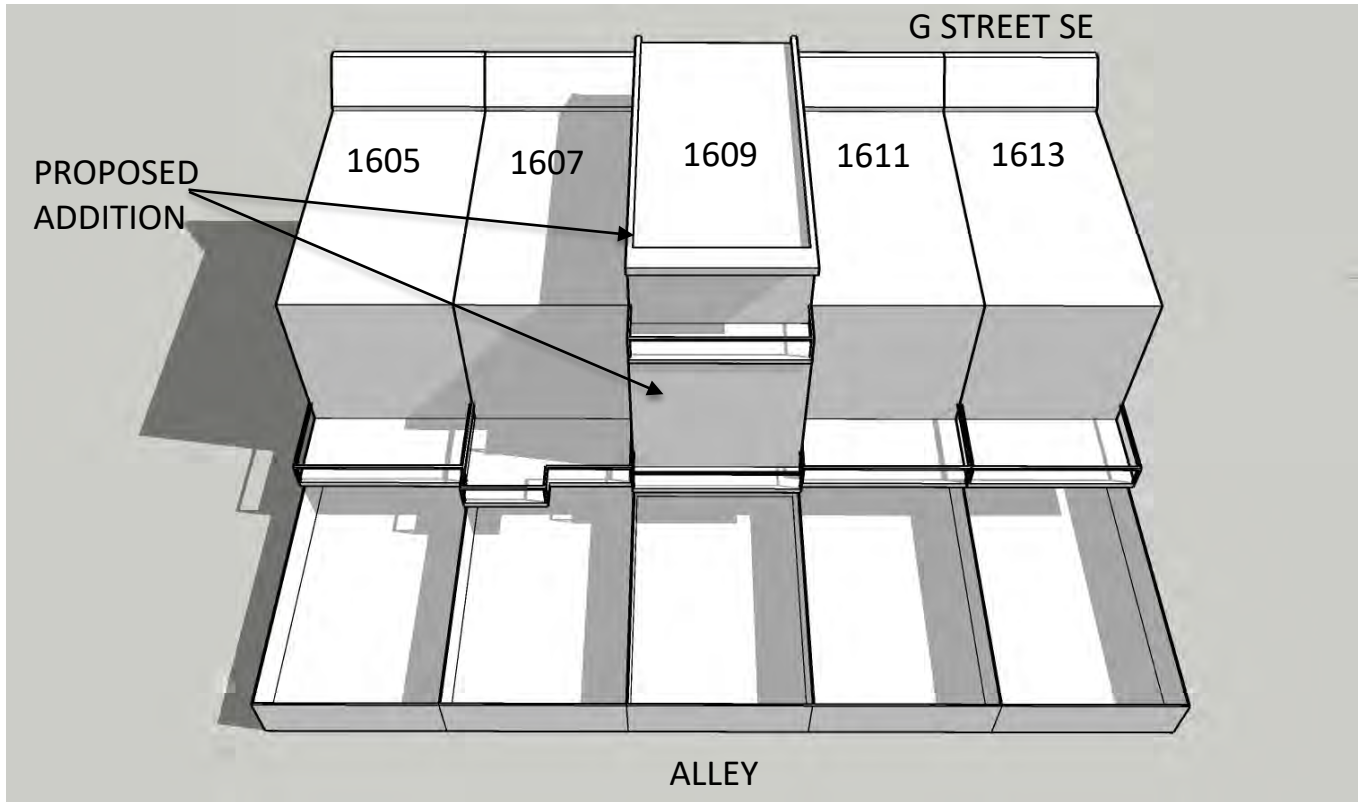

June 21st 9:00 AM **EXISTING**