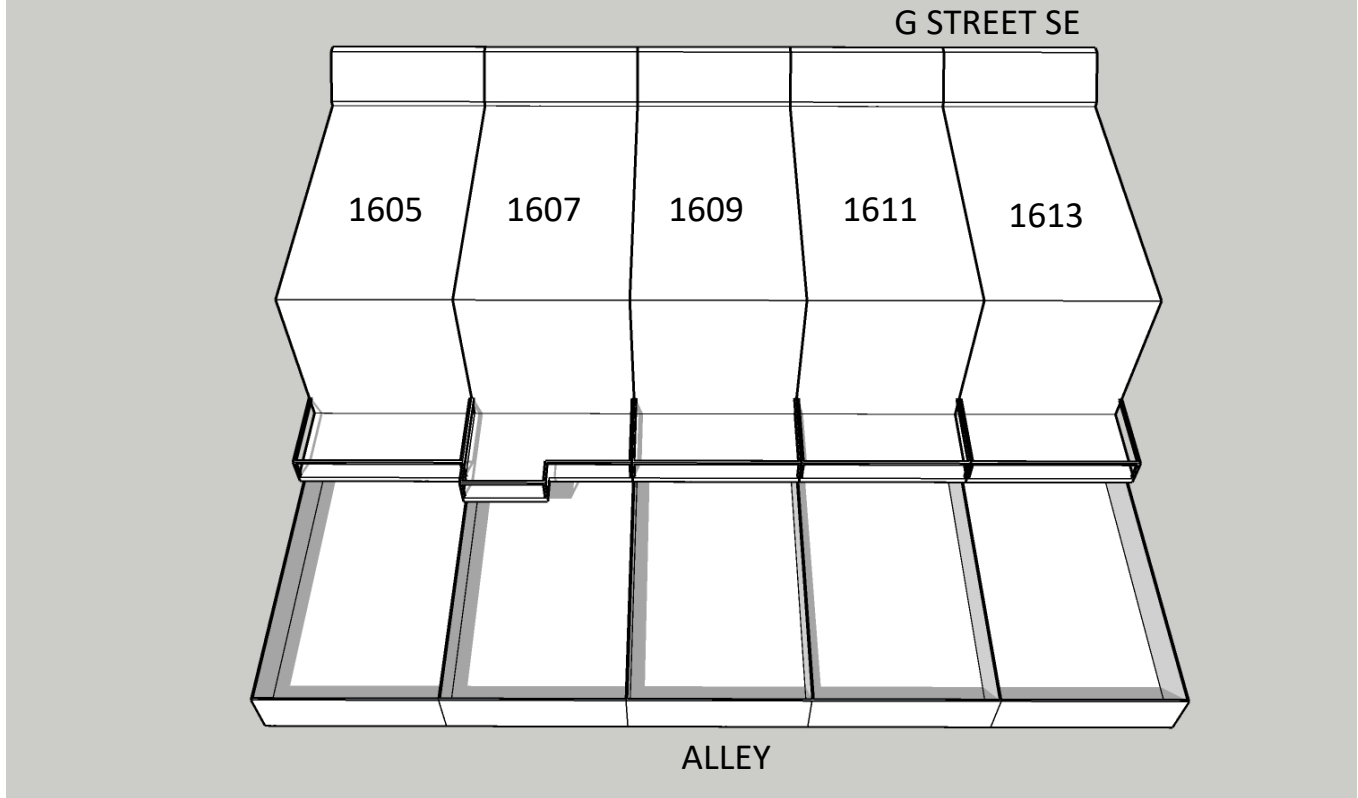

March 21st 11:00 AM **PROPOSED**