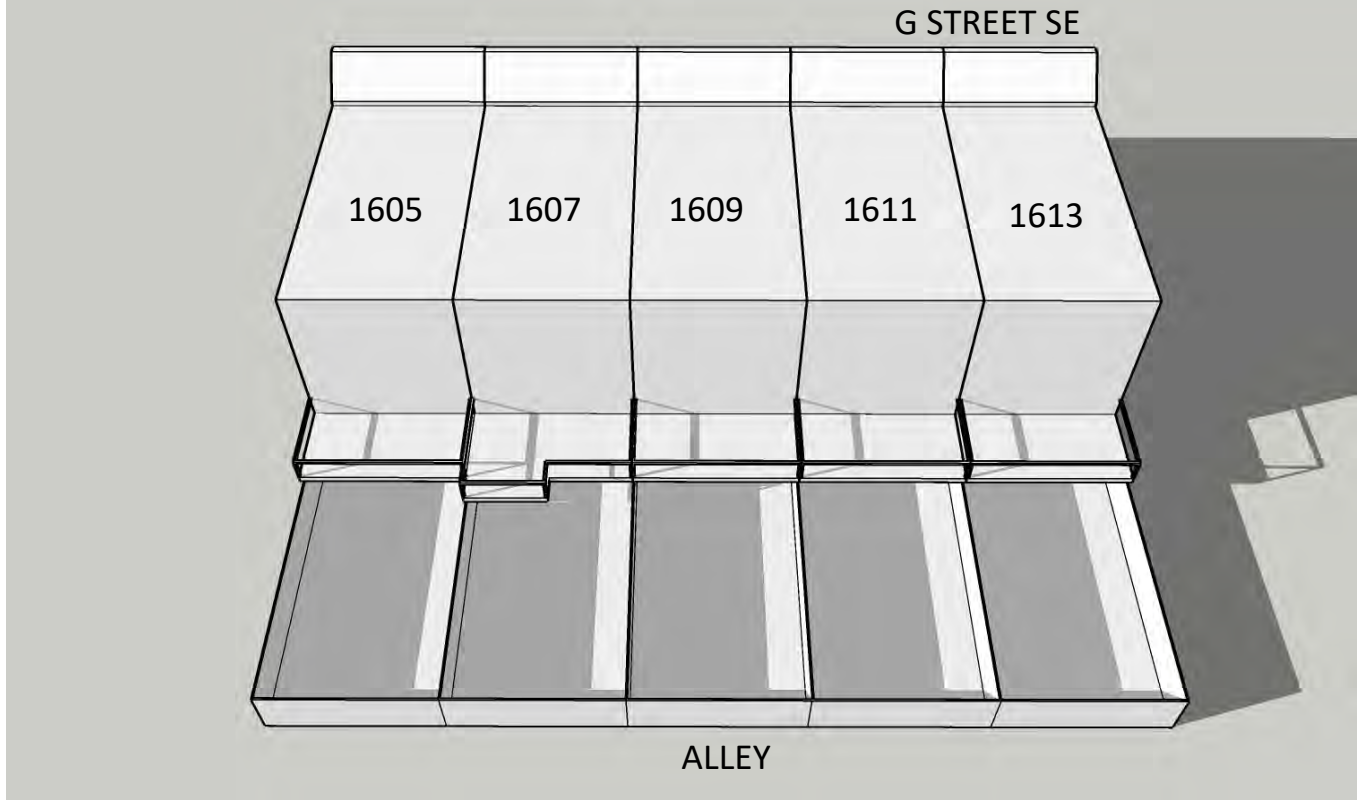

March 21st 11:00 AM **PROPOSED**

NORTH

March 21st 1:00 PM **EXISTING**

March 21st 1:00 PM **PROPOSED**

March 21st 3:00 PM **EXISTING**

March 21st 3:00 PM **PROPOSED**

1609 G STREET SE SUN STUDY
SPRING/FALL

NORTH