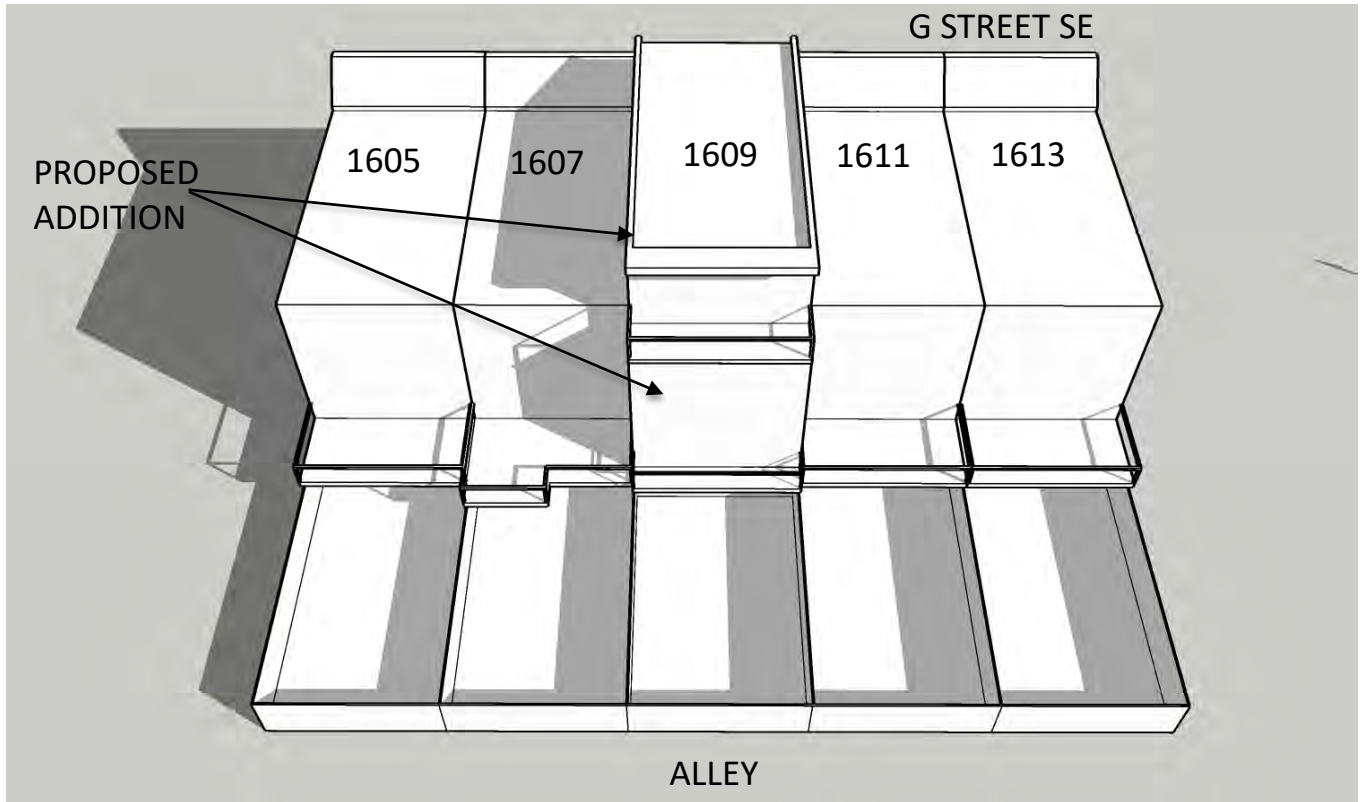

NORTH

1609 G STREET SE SUN STUDY

WINTER

March 21st 9:00 AM **EXISTING**

March 21st 9:00 AM **PROPOSED**

1609 G STREET SE SUN STUDY
SPRING/FALL

NORTH

March 21st 11:00 AM **EXISTING**