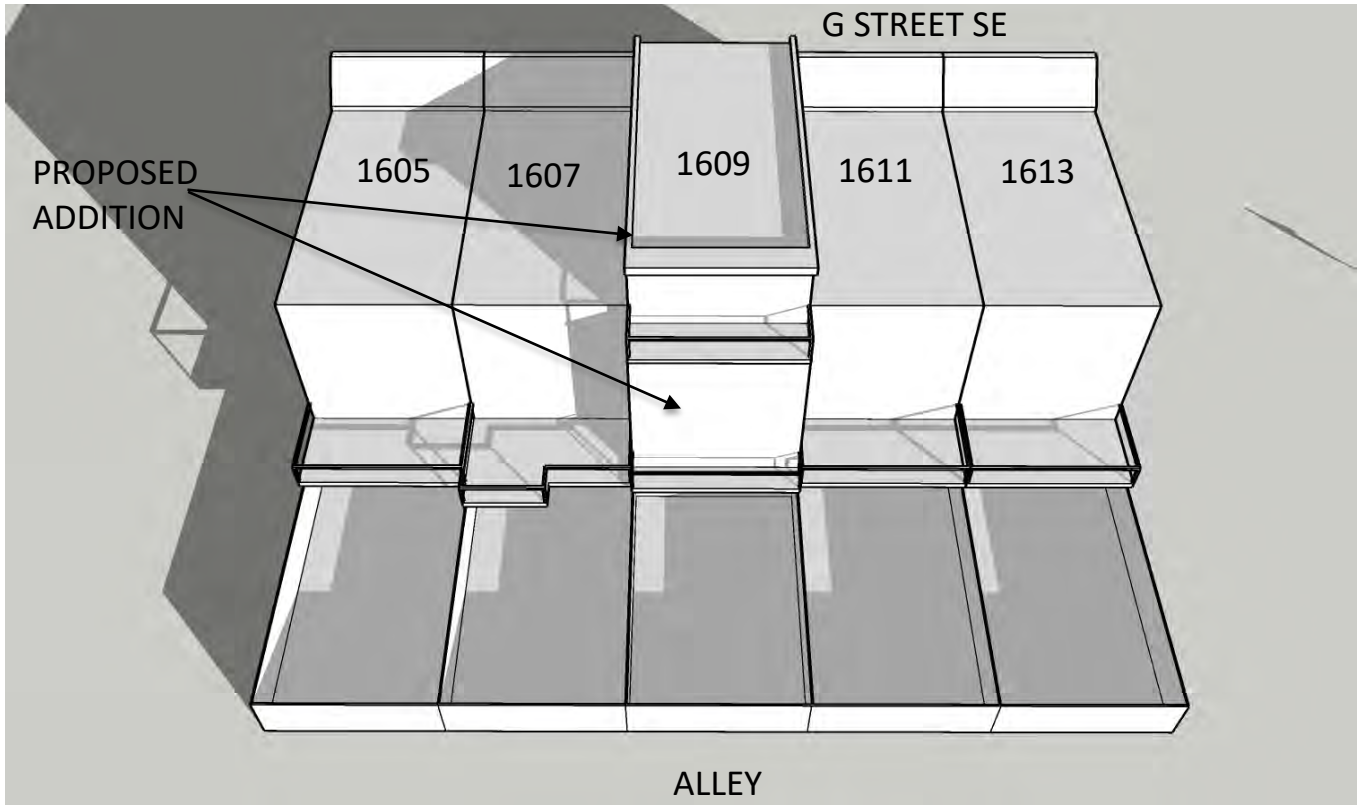

December 21st 9:00 AM **EXISTING**

December 21st 9:00 AM **PROPOSED**

1609 G STREET SE SUN STUDY

WINTER

Board of Zoning Adjustment
 District of Columbia
 CASE NO.20738
 EXHIBIT NO.24

December 21st 11:00 AM **EXISTING**