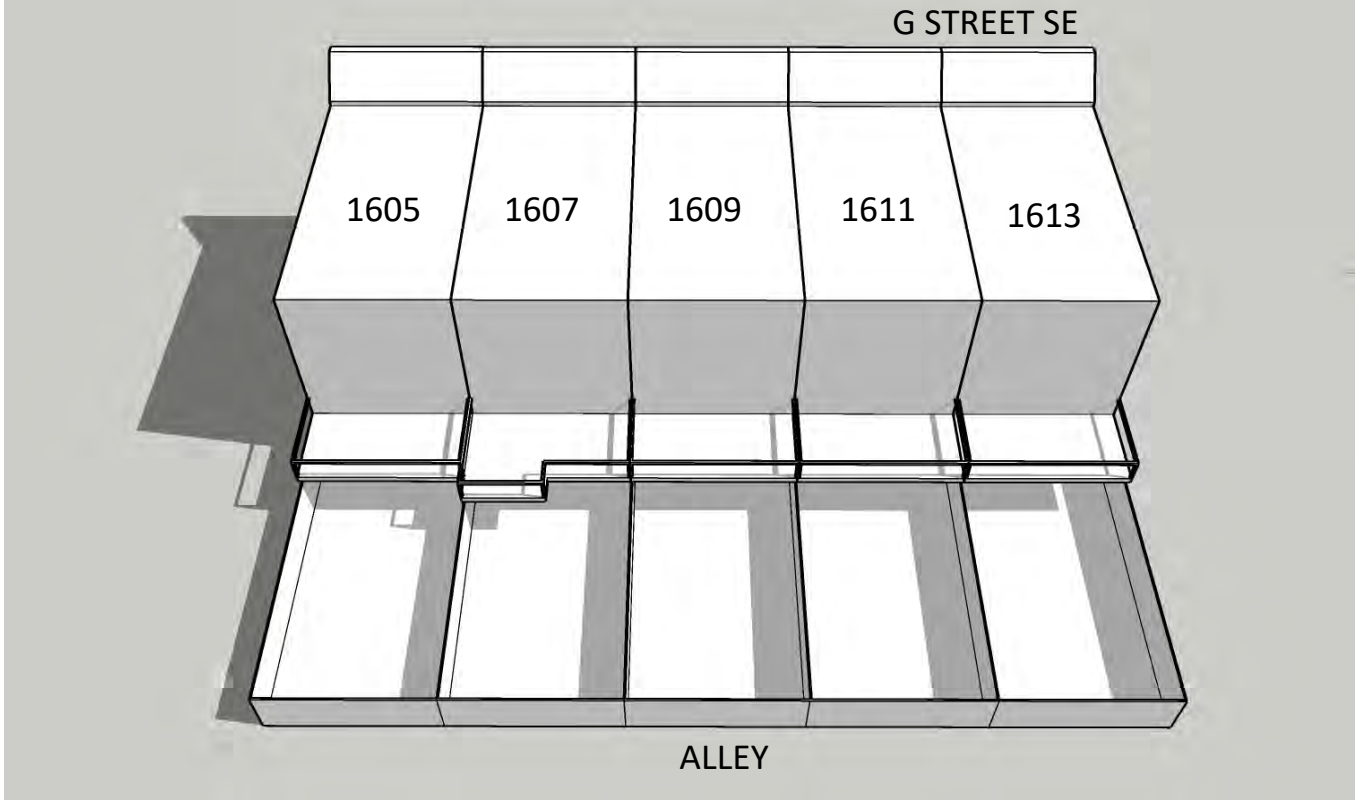

March 21st 4:30 PM **EXISTING**

March 21st 4:30 PM **PROPOSED**

NORTH

1609 G STREET SE SUN STUDY

SPRING/FALL

March 21st 6:00 PM **EXISTING**

March 21st 6:00 PM **PROPOSED**

1609 G STREET SE SUN STUDY
SPRING/FALL