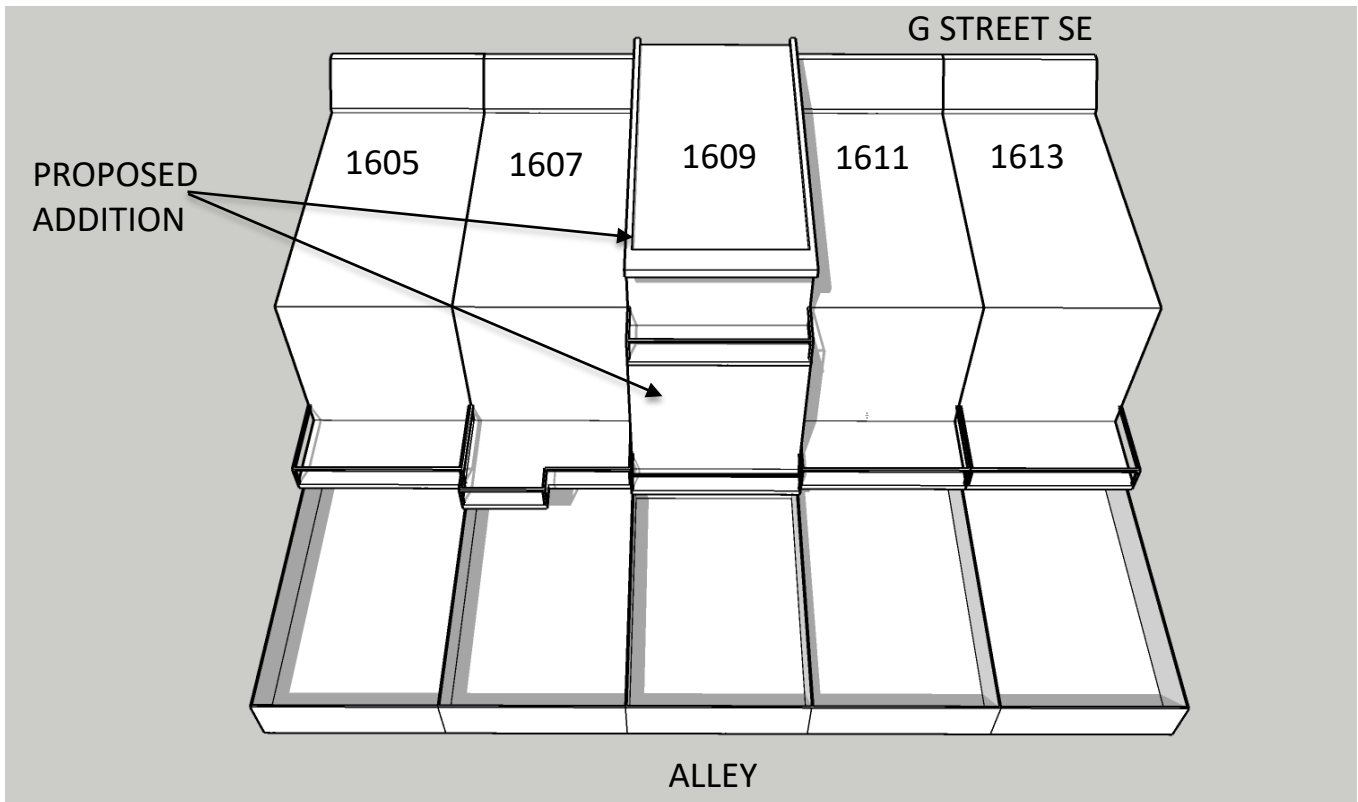

March 21st 1:00 PM **EXISTING**