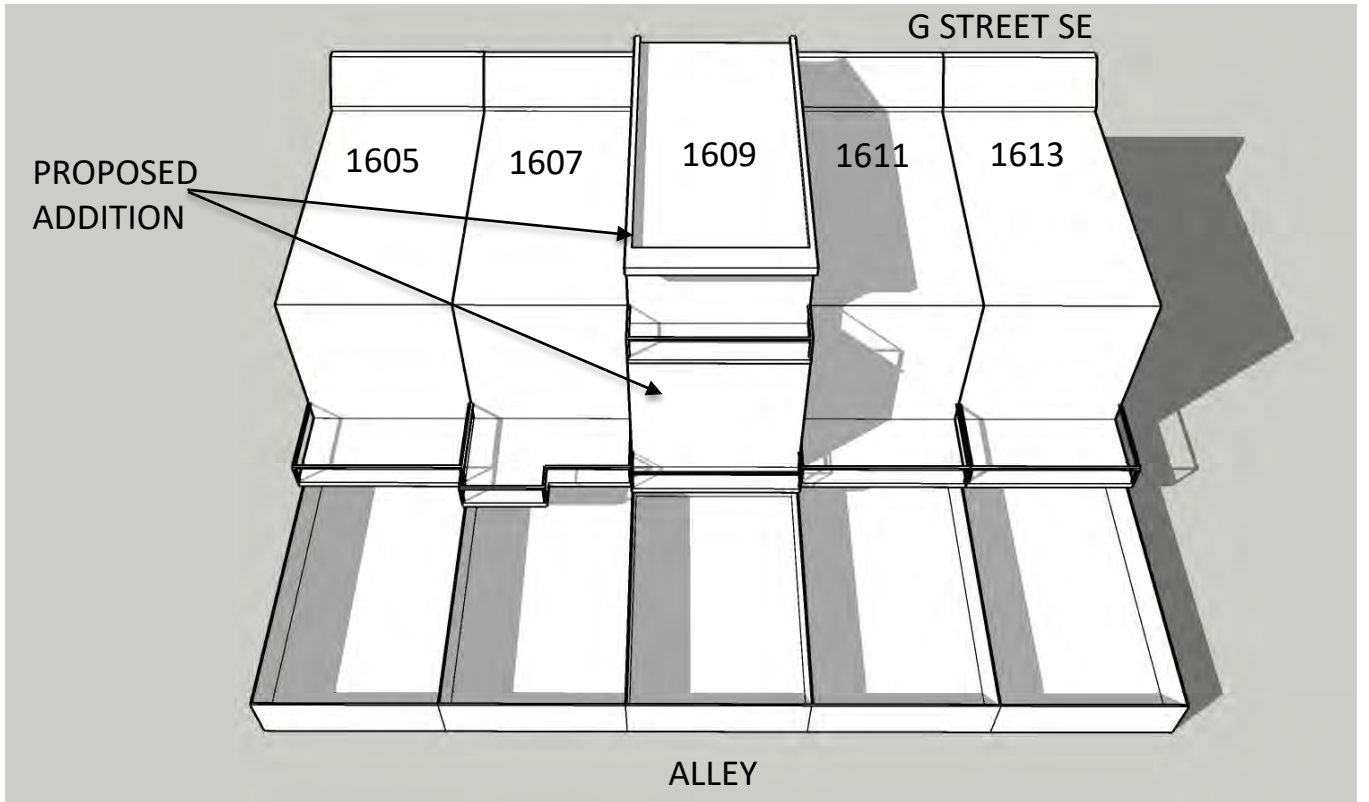

March 21st 11:00 AM **PROPOSED**

NORTH

March 21st 1:00 PM **EXISTING**

March 21st 1:00 PM **PROPOSED**

March 21st 3:00 PM **EXISTING**

March 21st 3:00 PM **PROPOSED**

1609 G STREET SE SUN STUDY
SPRING/FALL

NORTH