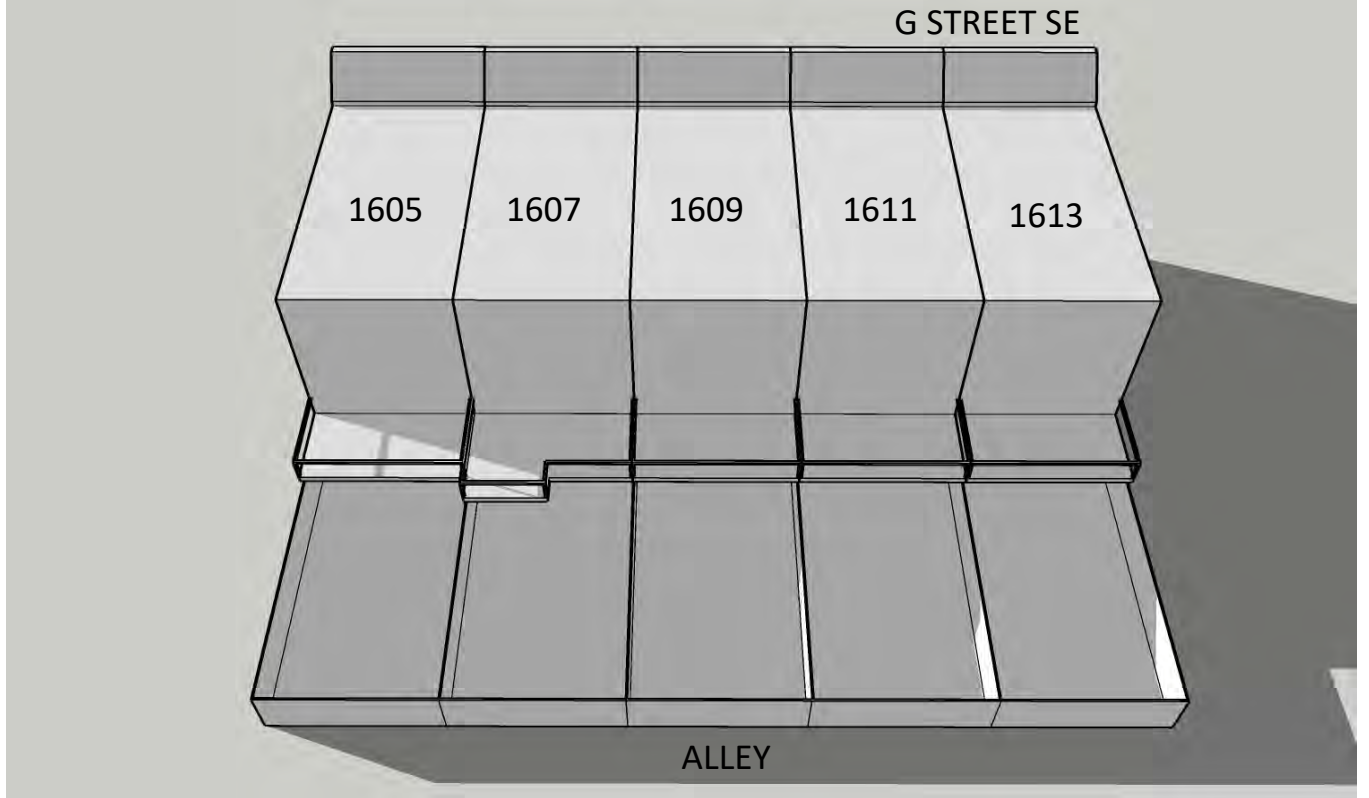

June 21st 3:00 PM **PROPOSED**

1609 G STREET SE SUN STUDY

SUMMER

NORTH

June 21st 5:00 PM **EXISTING**

June 21st 5:00 PM **PROPOSED**

1609 G STREET SE SUN STUDY

SUMMER

NORTH

June 21st 6:00 PM **EXISTING**

June 21st 6:00 PM **PROPOSED**

NORTH

1609 G STREET SE SUN STUDY

SUMMER

June 21st 7:00 PM **EXISTING**

June 21st 7:00 PM **PROPOSED**