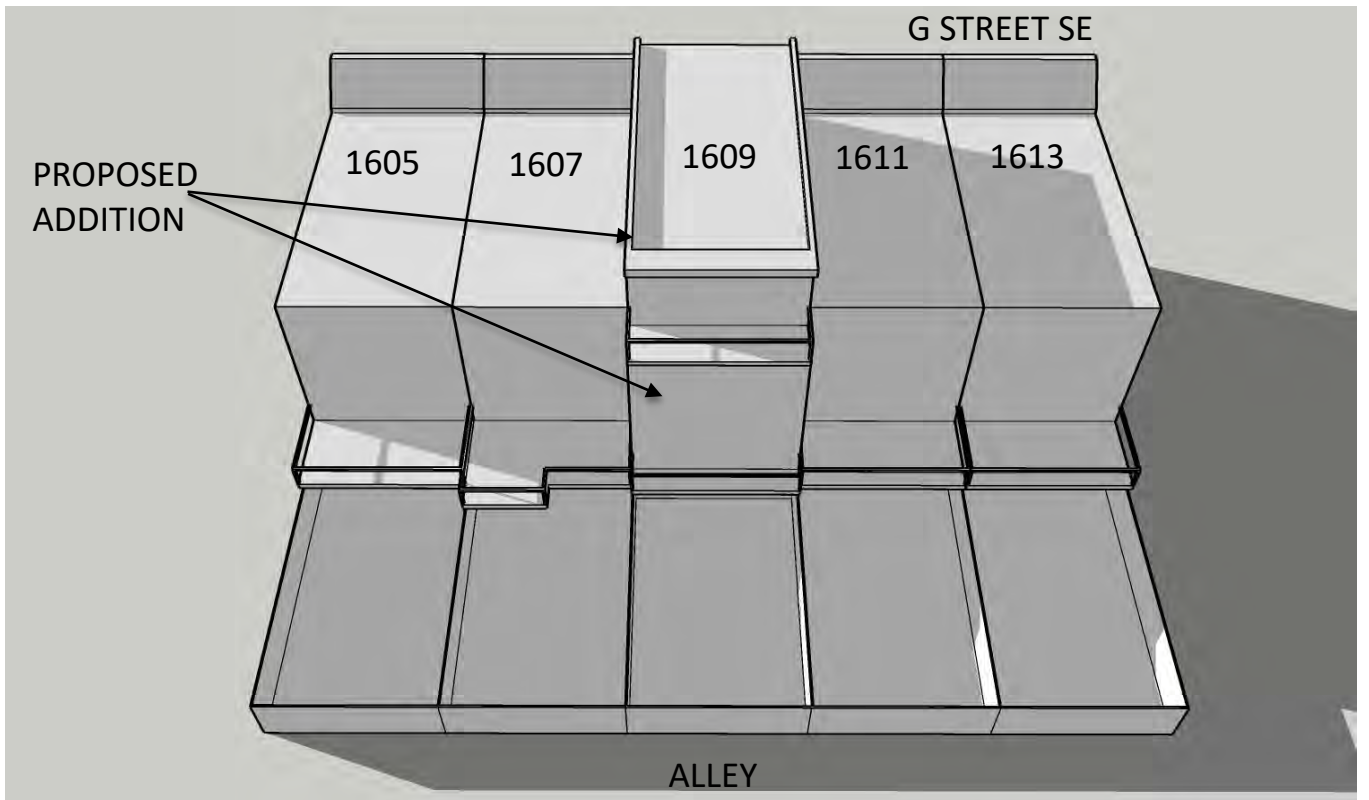

June 21st 6:00 PM **EXISTING**

June 21st 6:00 PM **PROPOSED**

NORTH

1609 G STREET SE SUN STUDY

SUMMER