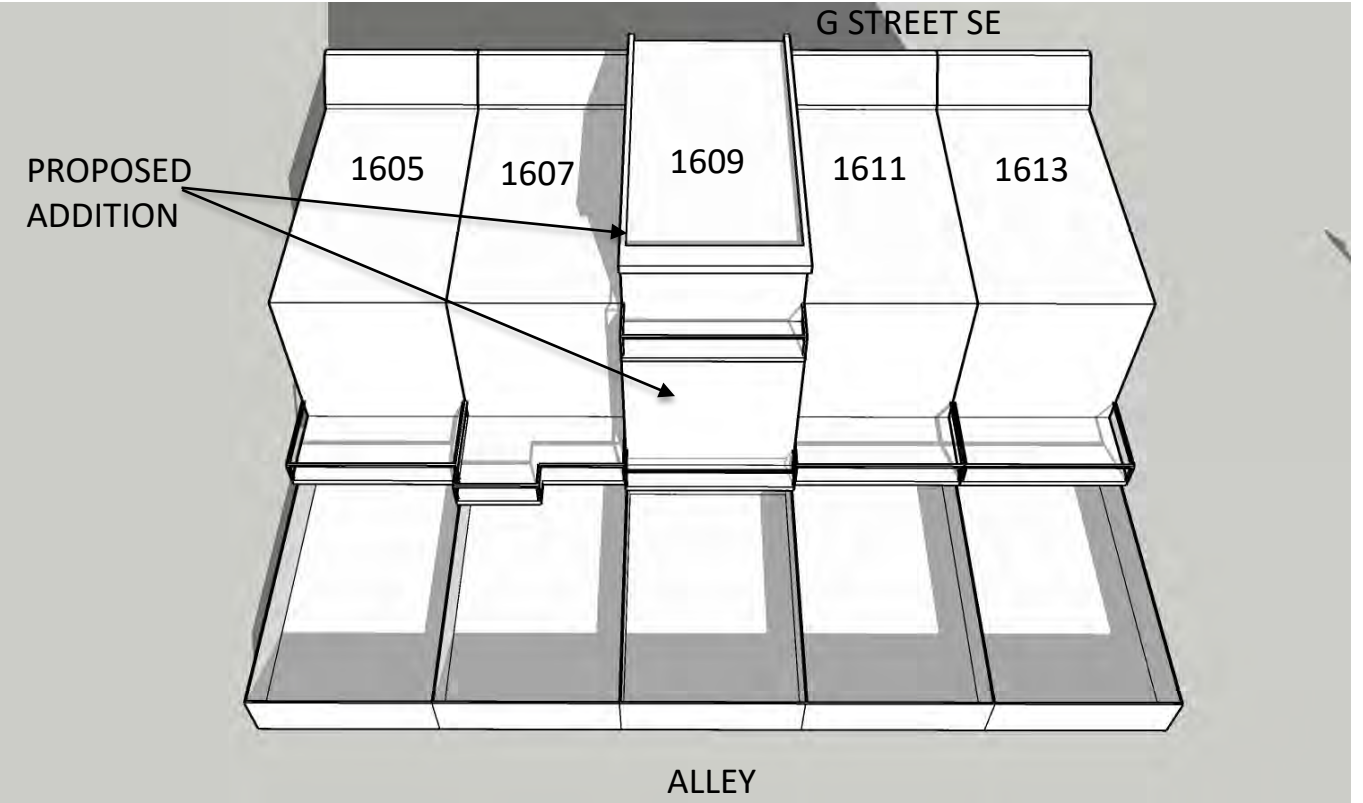

December 21st 9:00 AM **EXISTING**

December 21st 9:00 AM **PROPOSED**

1609 G STREET SE SUN STUDY

WINTER

Board of Zoning Adjustment
 District of Columbia
 CASE NO.20738
 EXHIBIT NO.24

December 21st 11:00 AM **EXISTING**