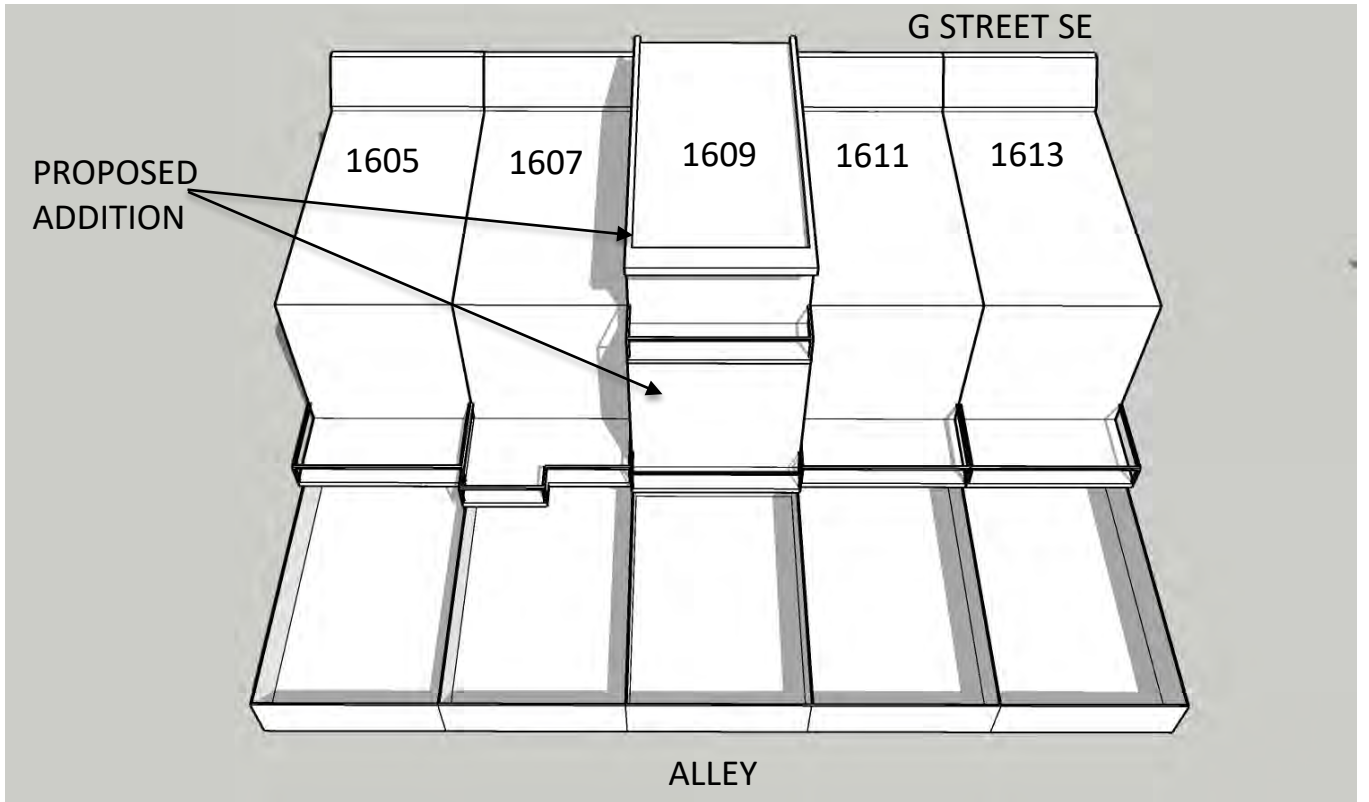

NORTH

1609 G STREET SE SUN STUDY

WINTER

March 21st 9:00 AM **EXISTING**

March 21st 9:00 AM **PROPOSED**

1609 G STREET SE SUN STUDY
SPRING/FALL

NORTH

March 21st 11:00 AM **EXISTING**