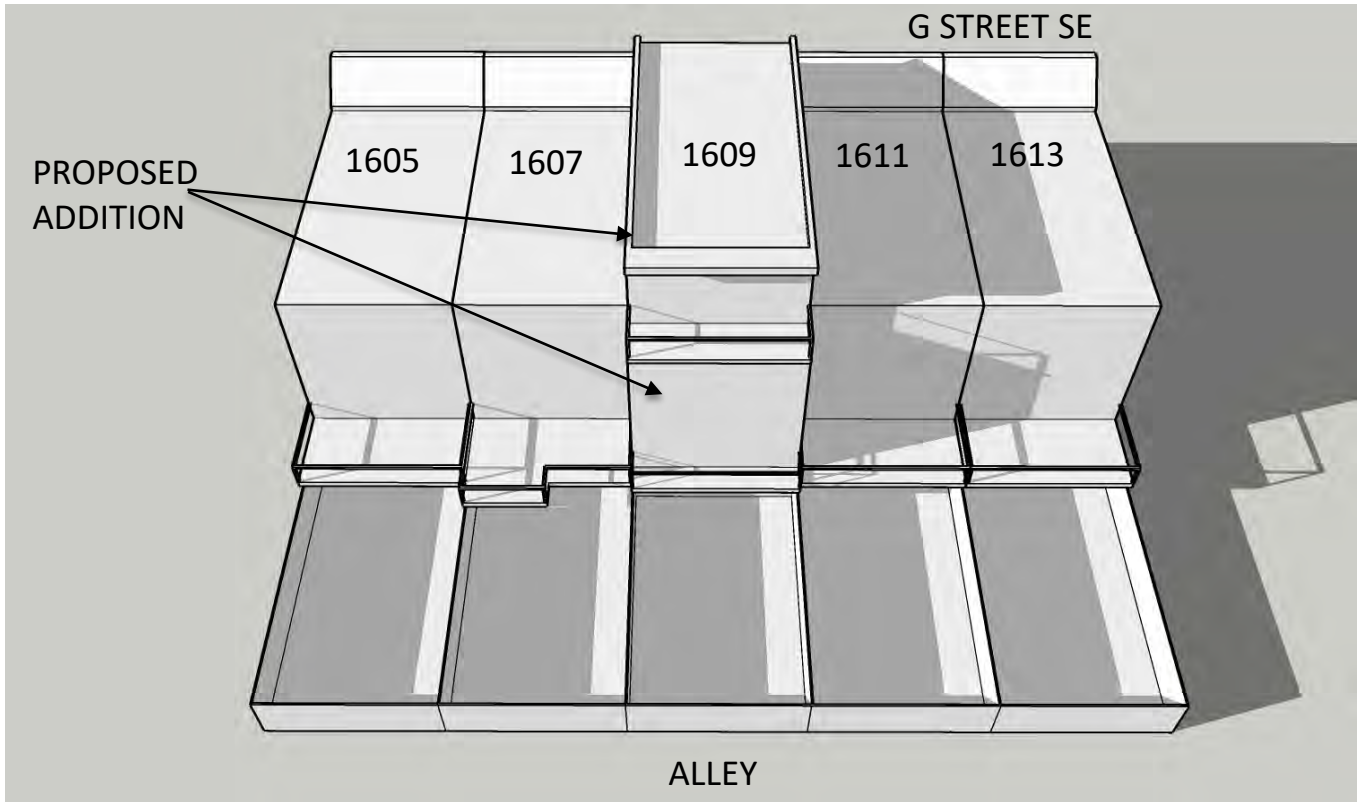

March 21st 4:30 PM **EXISTING**

March 21st 4:30 PM **PROPOSED**

NORTH

1609 G STREET SE SUN STUDY

SPRING/FALL