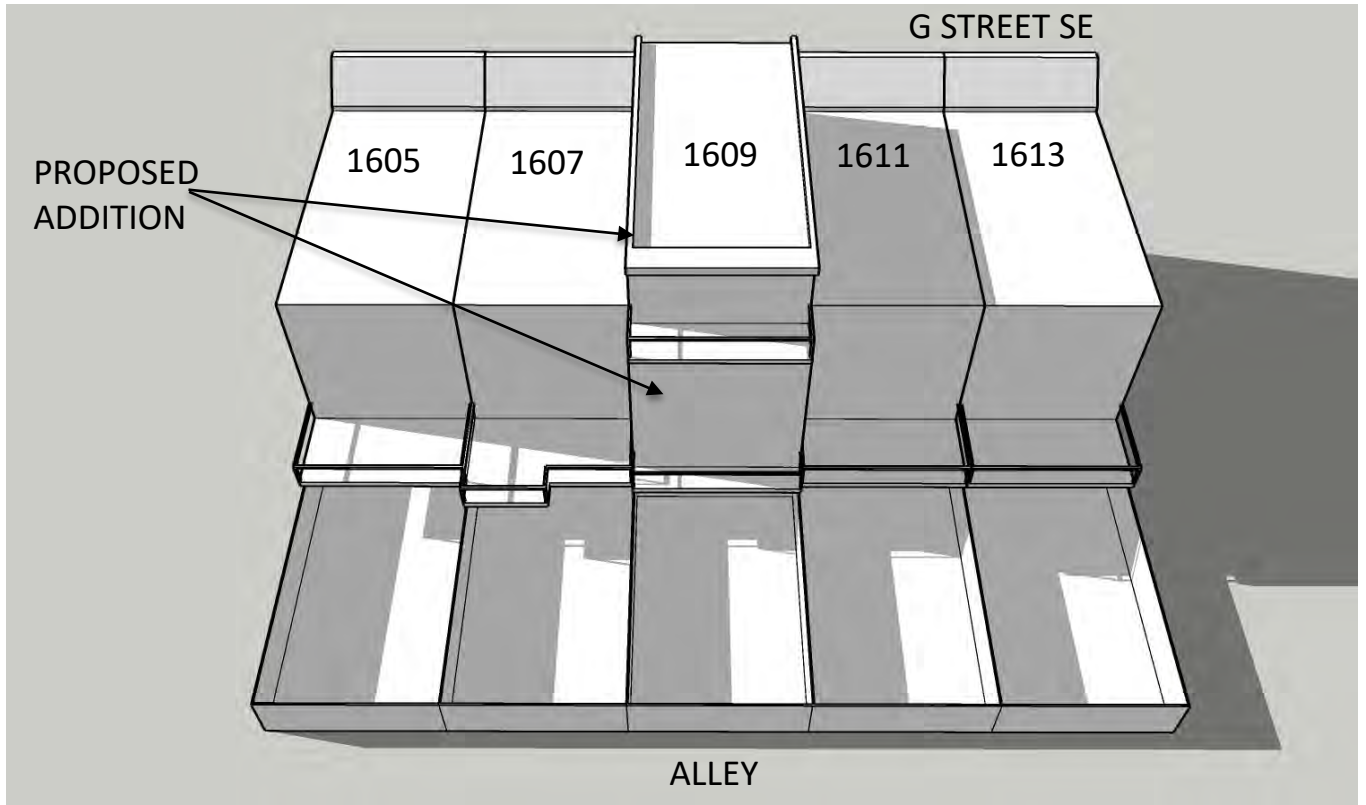

June 21st 3:00 PM **PROPOSED**

1609 G STREET SE SUN STUDY

SUMMER

NORTH

June 21st 5:00 PM **EXISTING**

June 21st 5:00 PM **PROPOSED**

1609 G STREET SE SUN STUDY

SUMMER