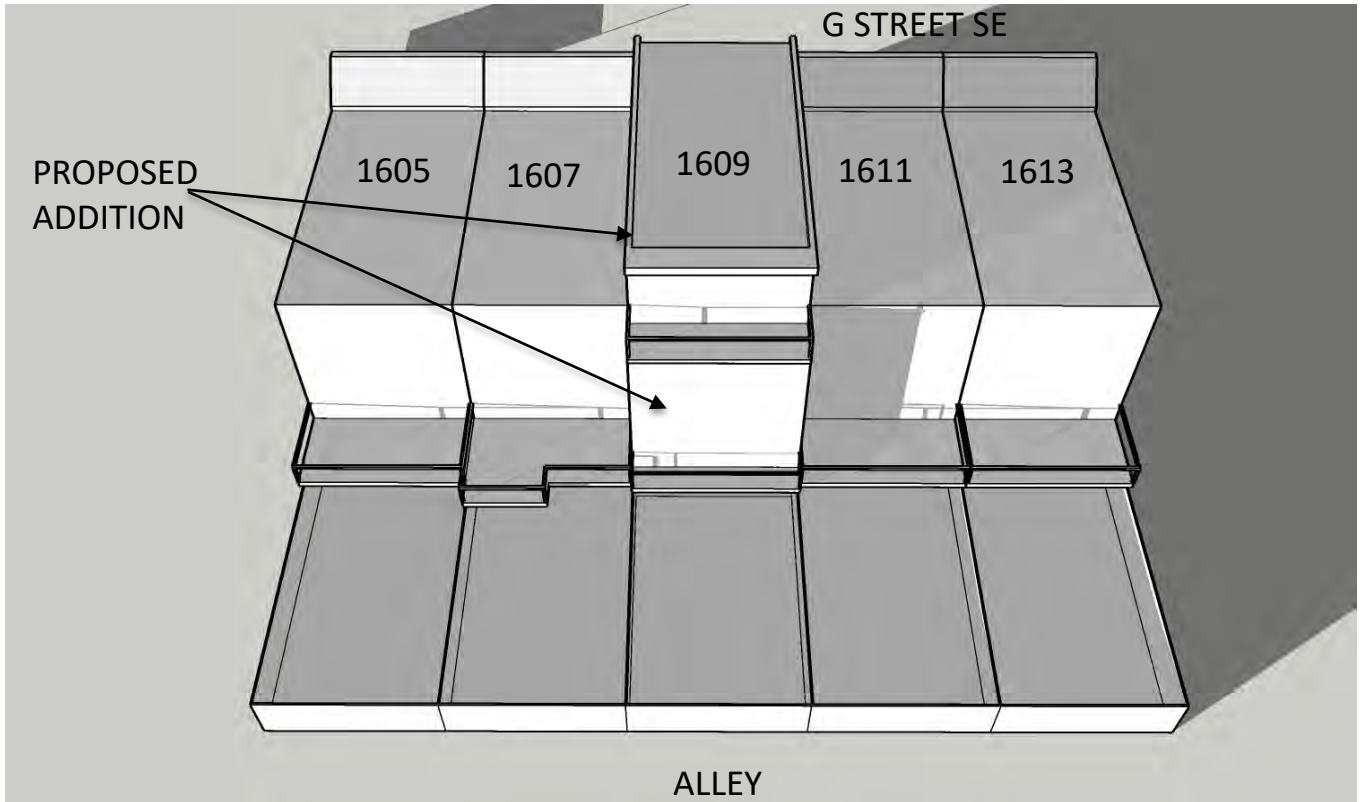

NORTH

December 21st 3:00 PM **EXISTING**

December 21st 3:00 PM **PROPOSED**

1609 G STREET SE SUN STUDY

WINTER

NORTH

December 21st 4:30 PM **EXISTING**

December 21st 4:30 PM **PROPOSED**