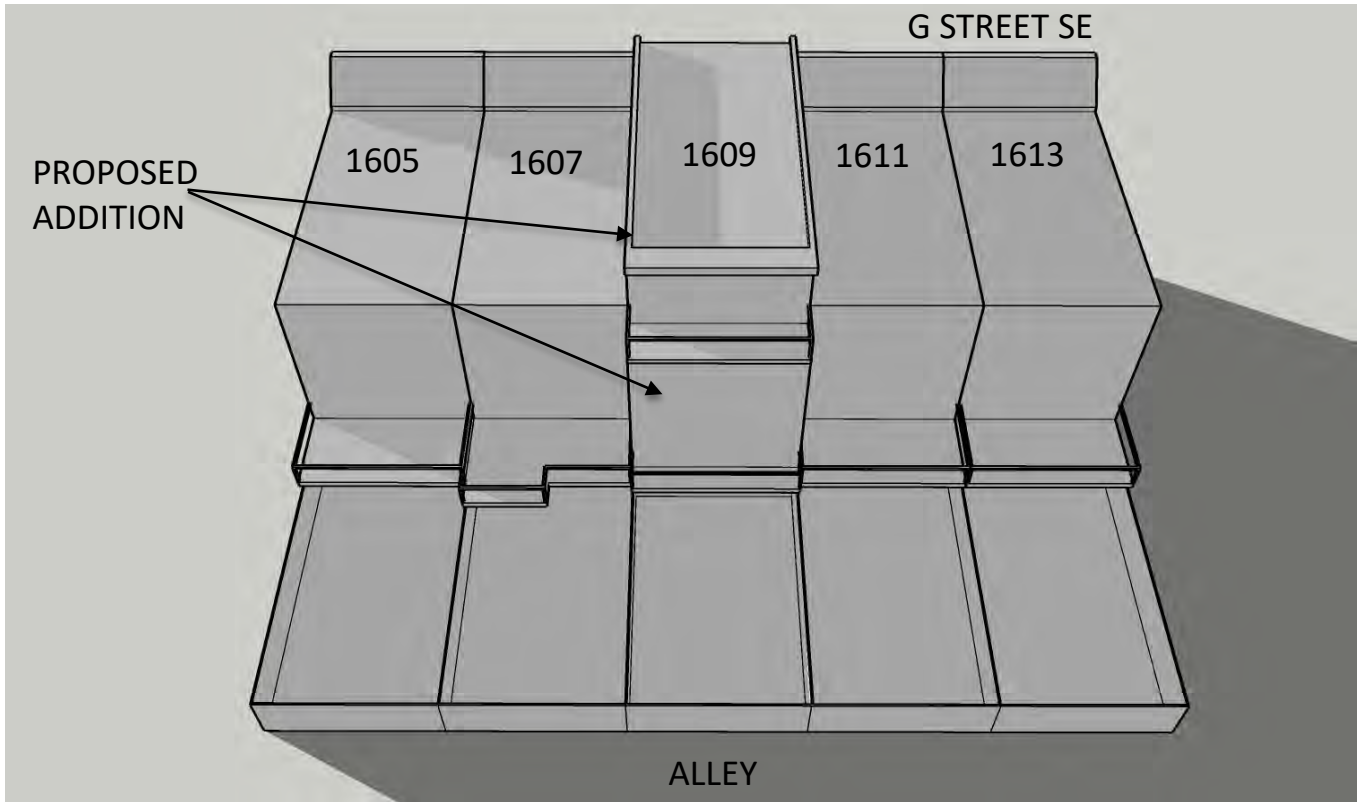

NORTH

June 21st 6:00 PM **EXISTING**

June 21st 6:00 PM **PROPOSED**

NORTH

1609 G STREET SE SUN STUDY

SUMMER

June 21st 7:00 PM **EXISTING**

June 21st 7:00 PM **PROPOSED**