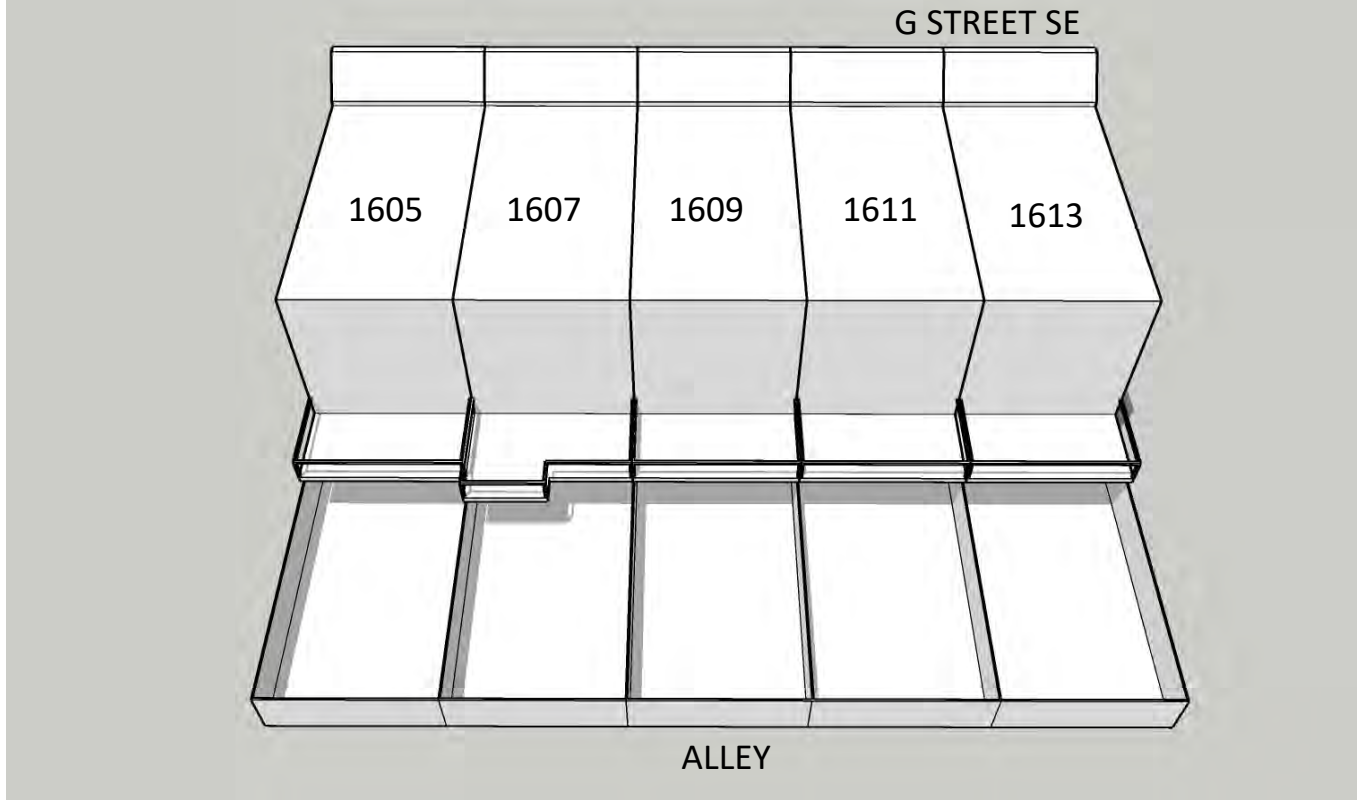

June 21st 11:00 AM **PROPOSED**