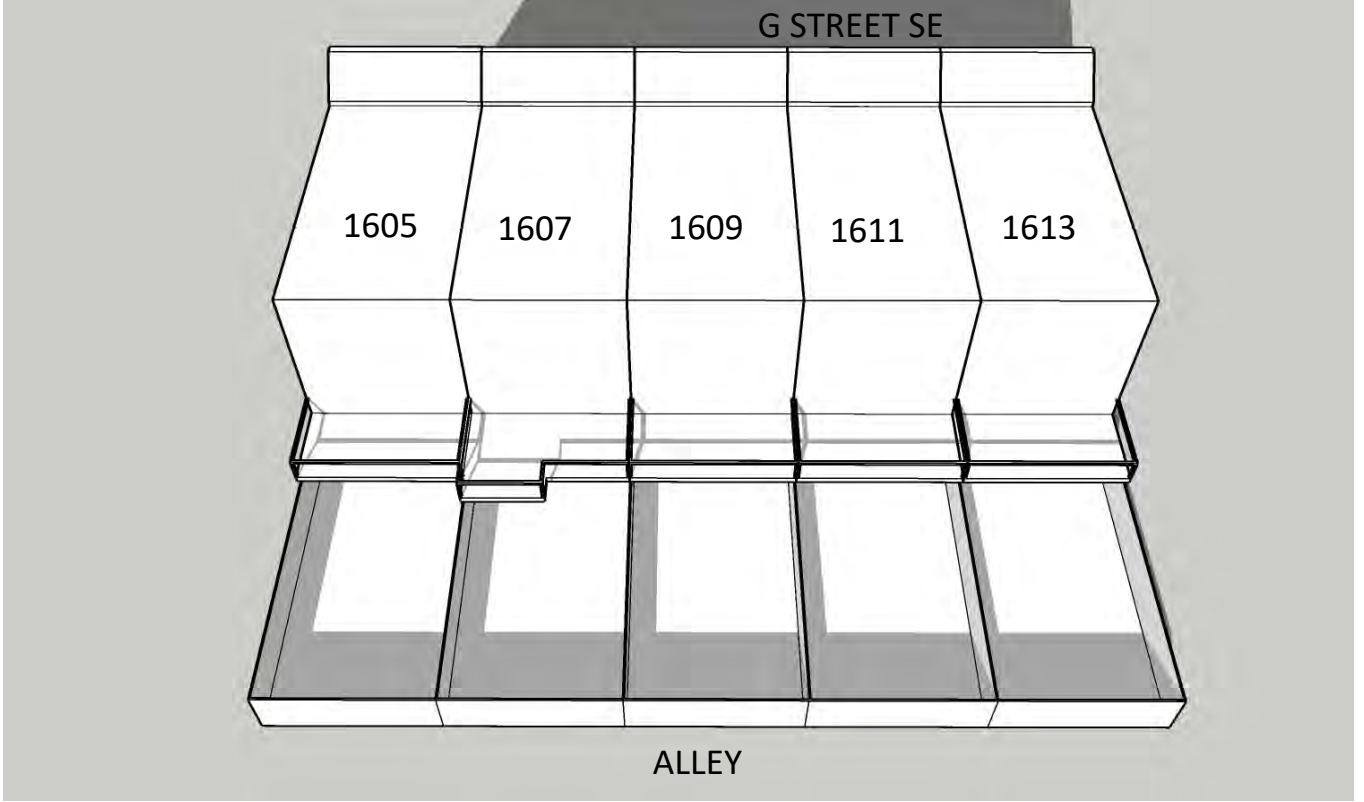

1609 G STREET SE SUN STUDY

WINTER

NORTH