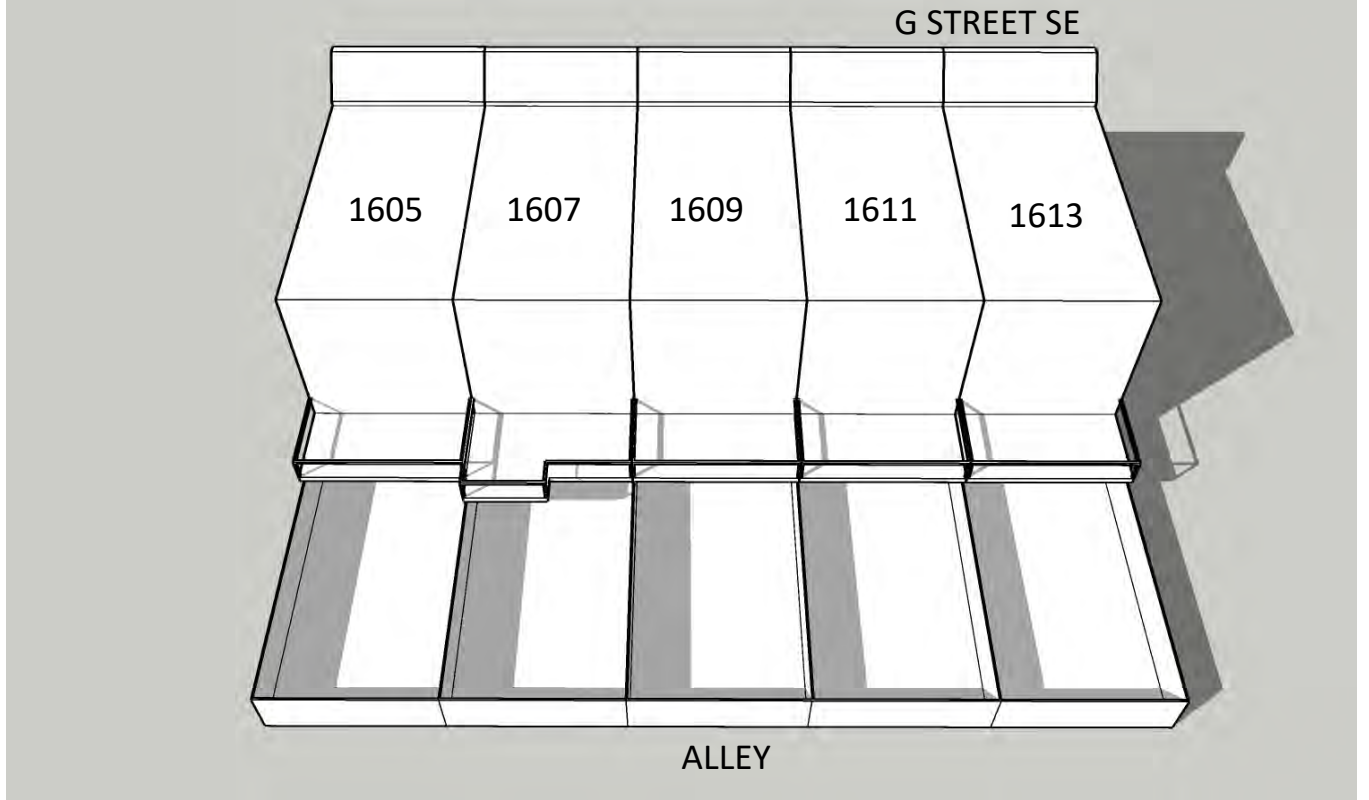

March 21st 11:00 AM **PROPOSED**

NORTH

March 21st 1:00 PM **EXISTING**

March 21st 1:00 PM **PROPOSED**

March 21st 3:00 PM **EXISTING**

March 21st 3:00 PM **PROPOSED**

1609 G STREET SE SUN STUDY
SPRING/FALL

NORTH