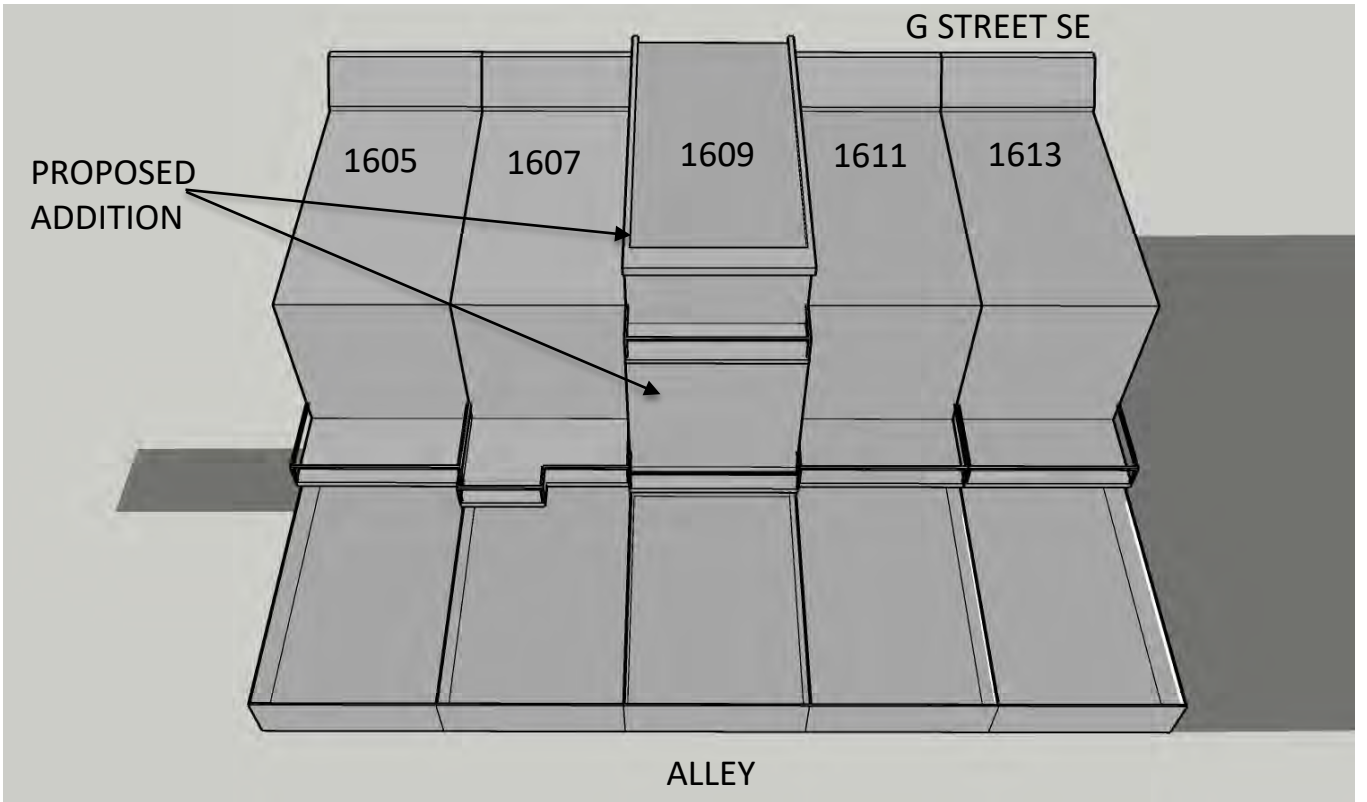

March 21st 4:30 PM **EXISTING**

March 21st 4:30 PM **PROPOSED**

NORTH

1609 G STREET SE SUN STUDY

SPRING/FALL

March 21st 6:00 PM **EXISTING**

March 21st 6:00 PM **PROPOSED**

1609 G STREET SE SUN STUDY
SPRING/FALL