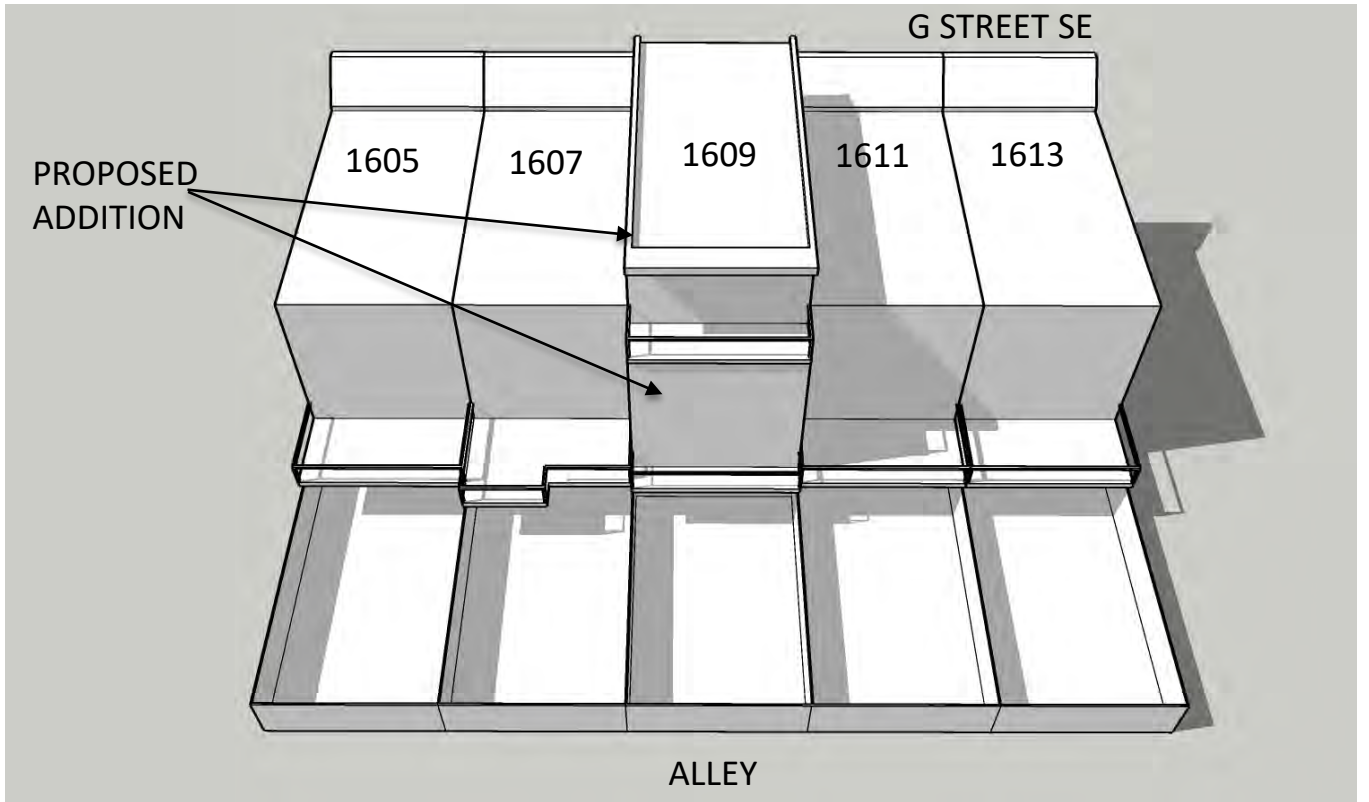

June 21st 3:00 PM **PROPOSED**

1609 G STREET SE SUN STUDY

SUMMER

NORTH

June 21st 5:00 PM **EXISTING**

June 21st 5:00 PM **PROPOSED**

1609 G STREET SE SUN STUDY

SUMMER