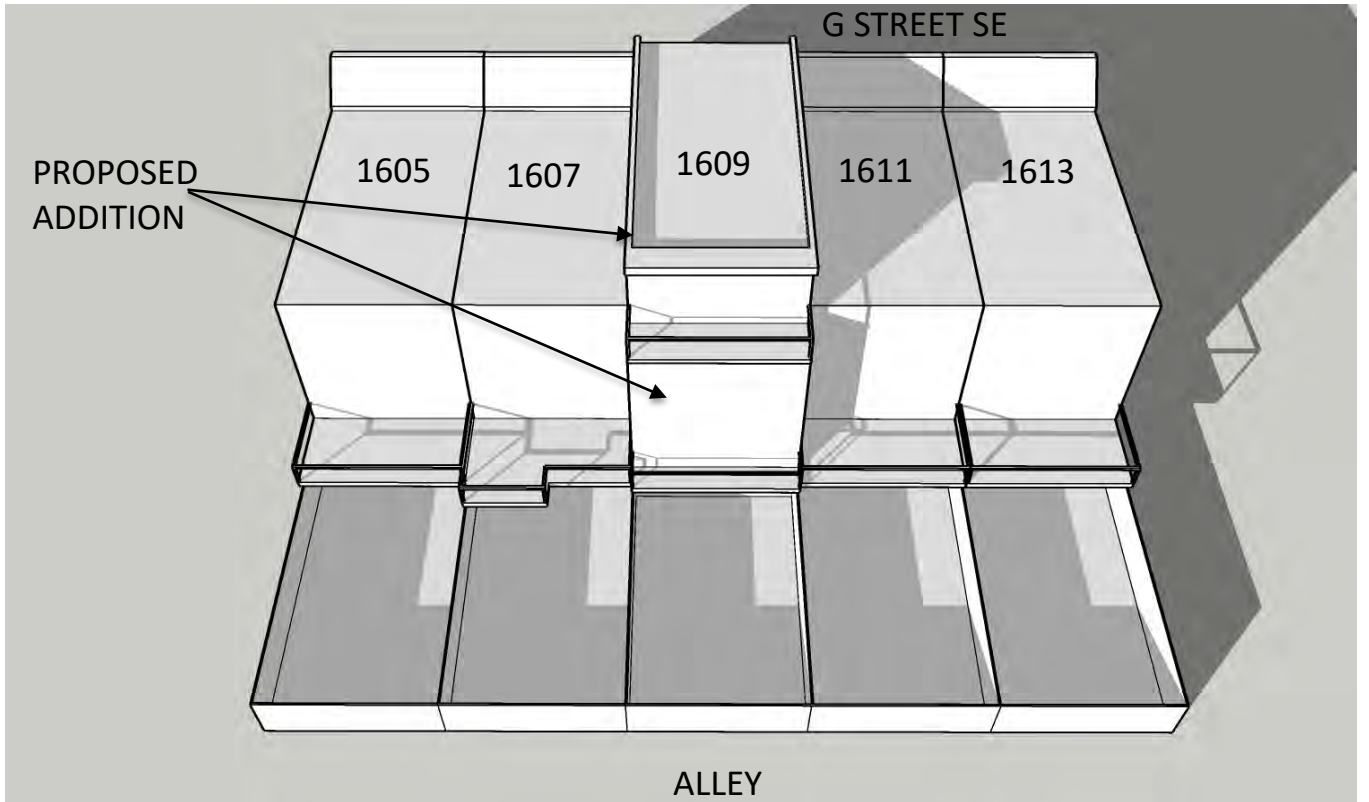

December 21st 3:00 PM **EXISTING**

December 21st 3:00 PM **PROPOSED**

1609 G STREET SE SUN STUDY

WINTER

NORTH