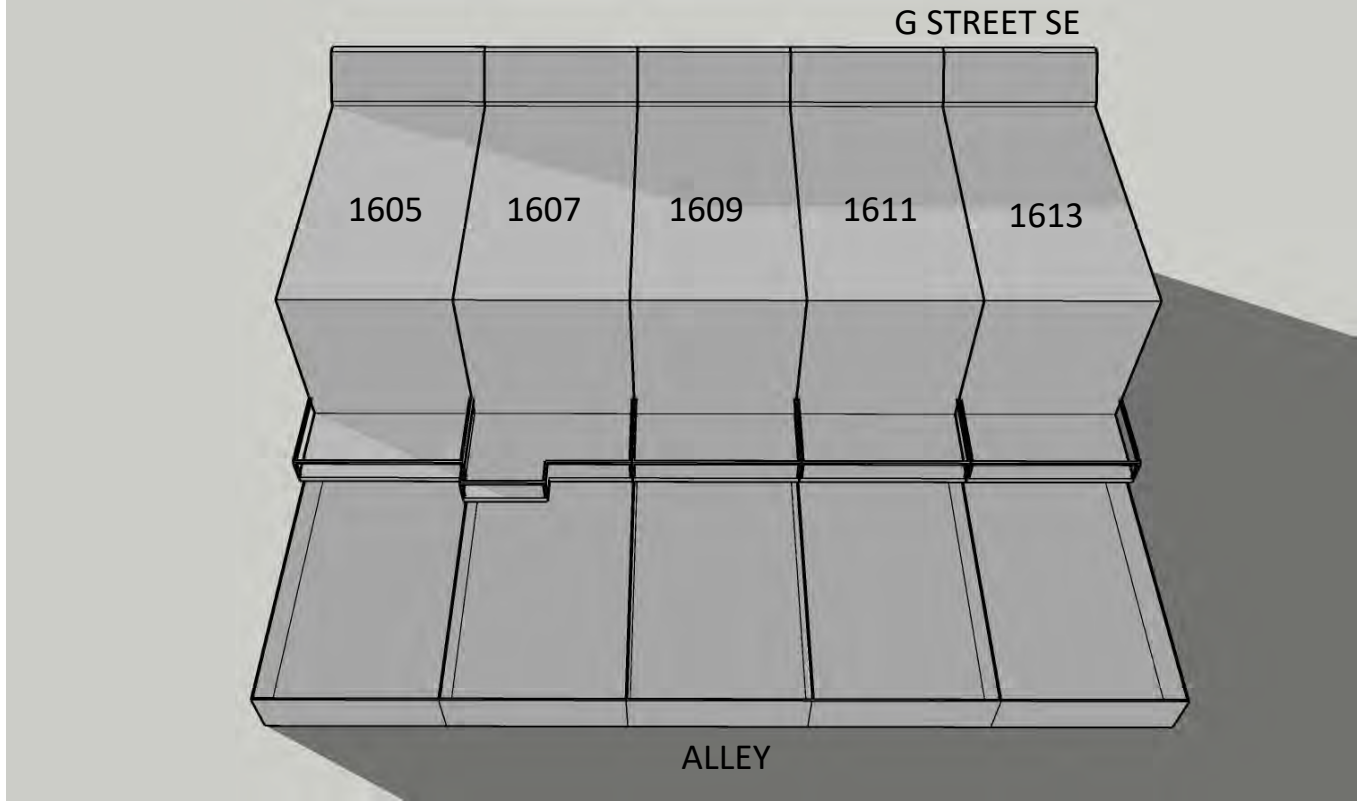

NORTH

June 21st 6:00 PM **EXISTING**

June 21st 6:00 PM **PROPOSED**

NORTH

1609 G STREET SE SUN STUDY

SUMMER

June 21st 7:00 PM **EXISTING**

June 21st 7:00 PM **PROPOSED**